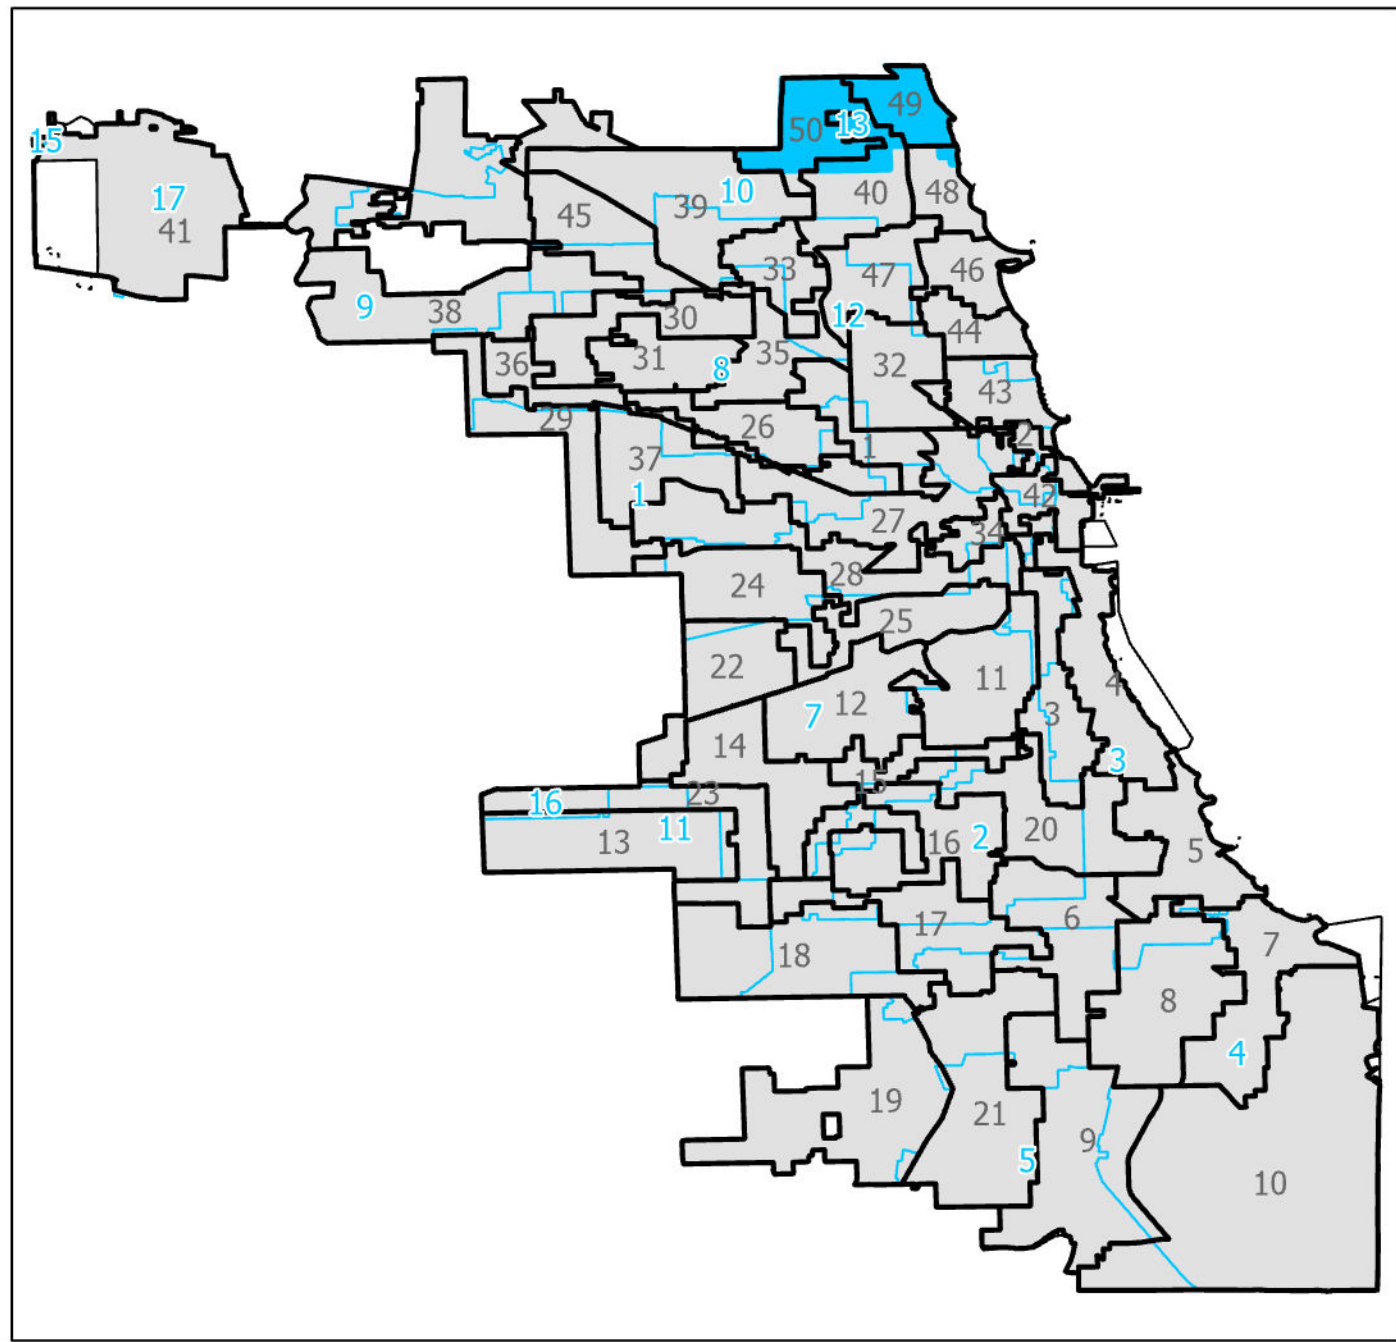

13th District Cook County Board

Lying wholly or partially within the
jurisdiction of the Board of Election
Commissioners

**These district maps are current as of
December 28, 2021 and are subject to
change due to pending litigation and/or
future legislation, referenda or
corrections. Please check periodically for
updated maps**

Board of Elections - City of Chicago
69 W Washington, Suite 600, Chicago, IL 60602
312-269-7900
www.chicagoelections.gov

N

Scale: 1:10,000

Legend

- Chicago Boundary
- Chicago Wards
- Cook County Districts