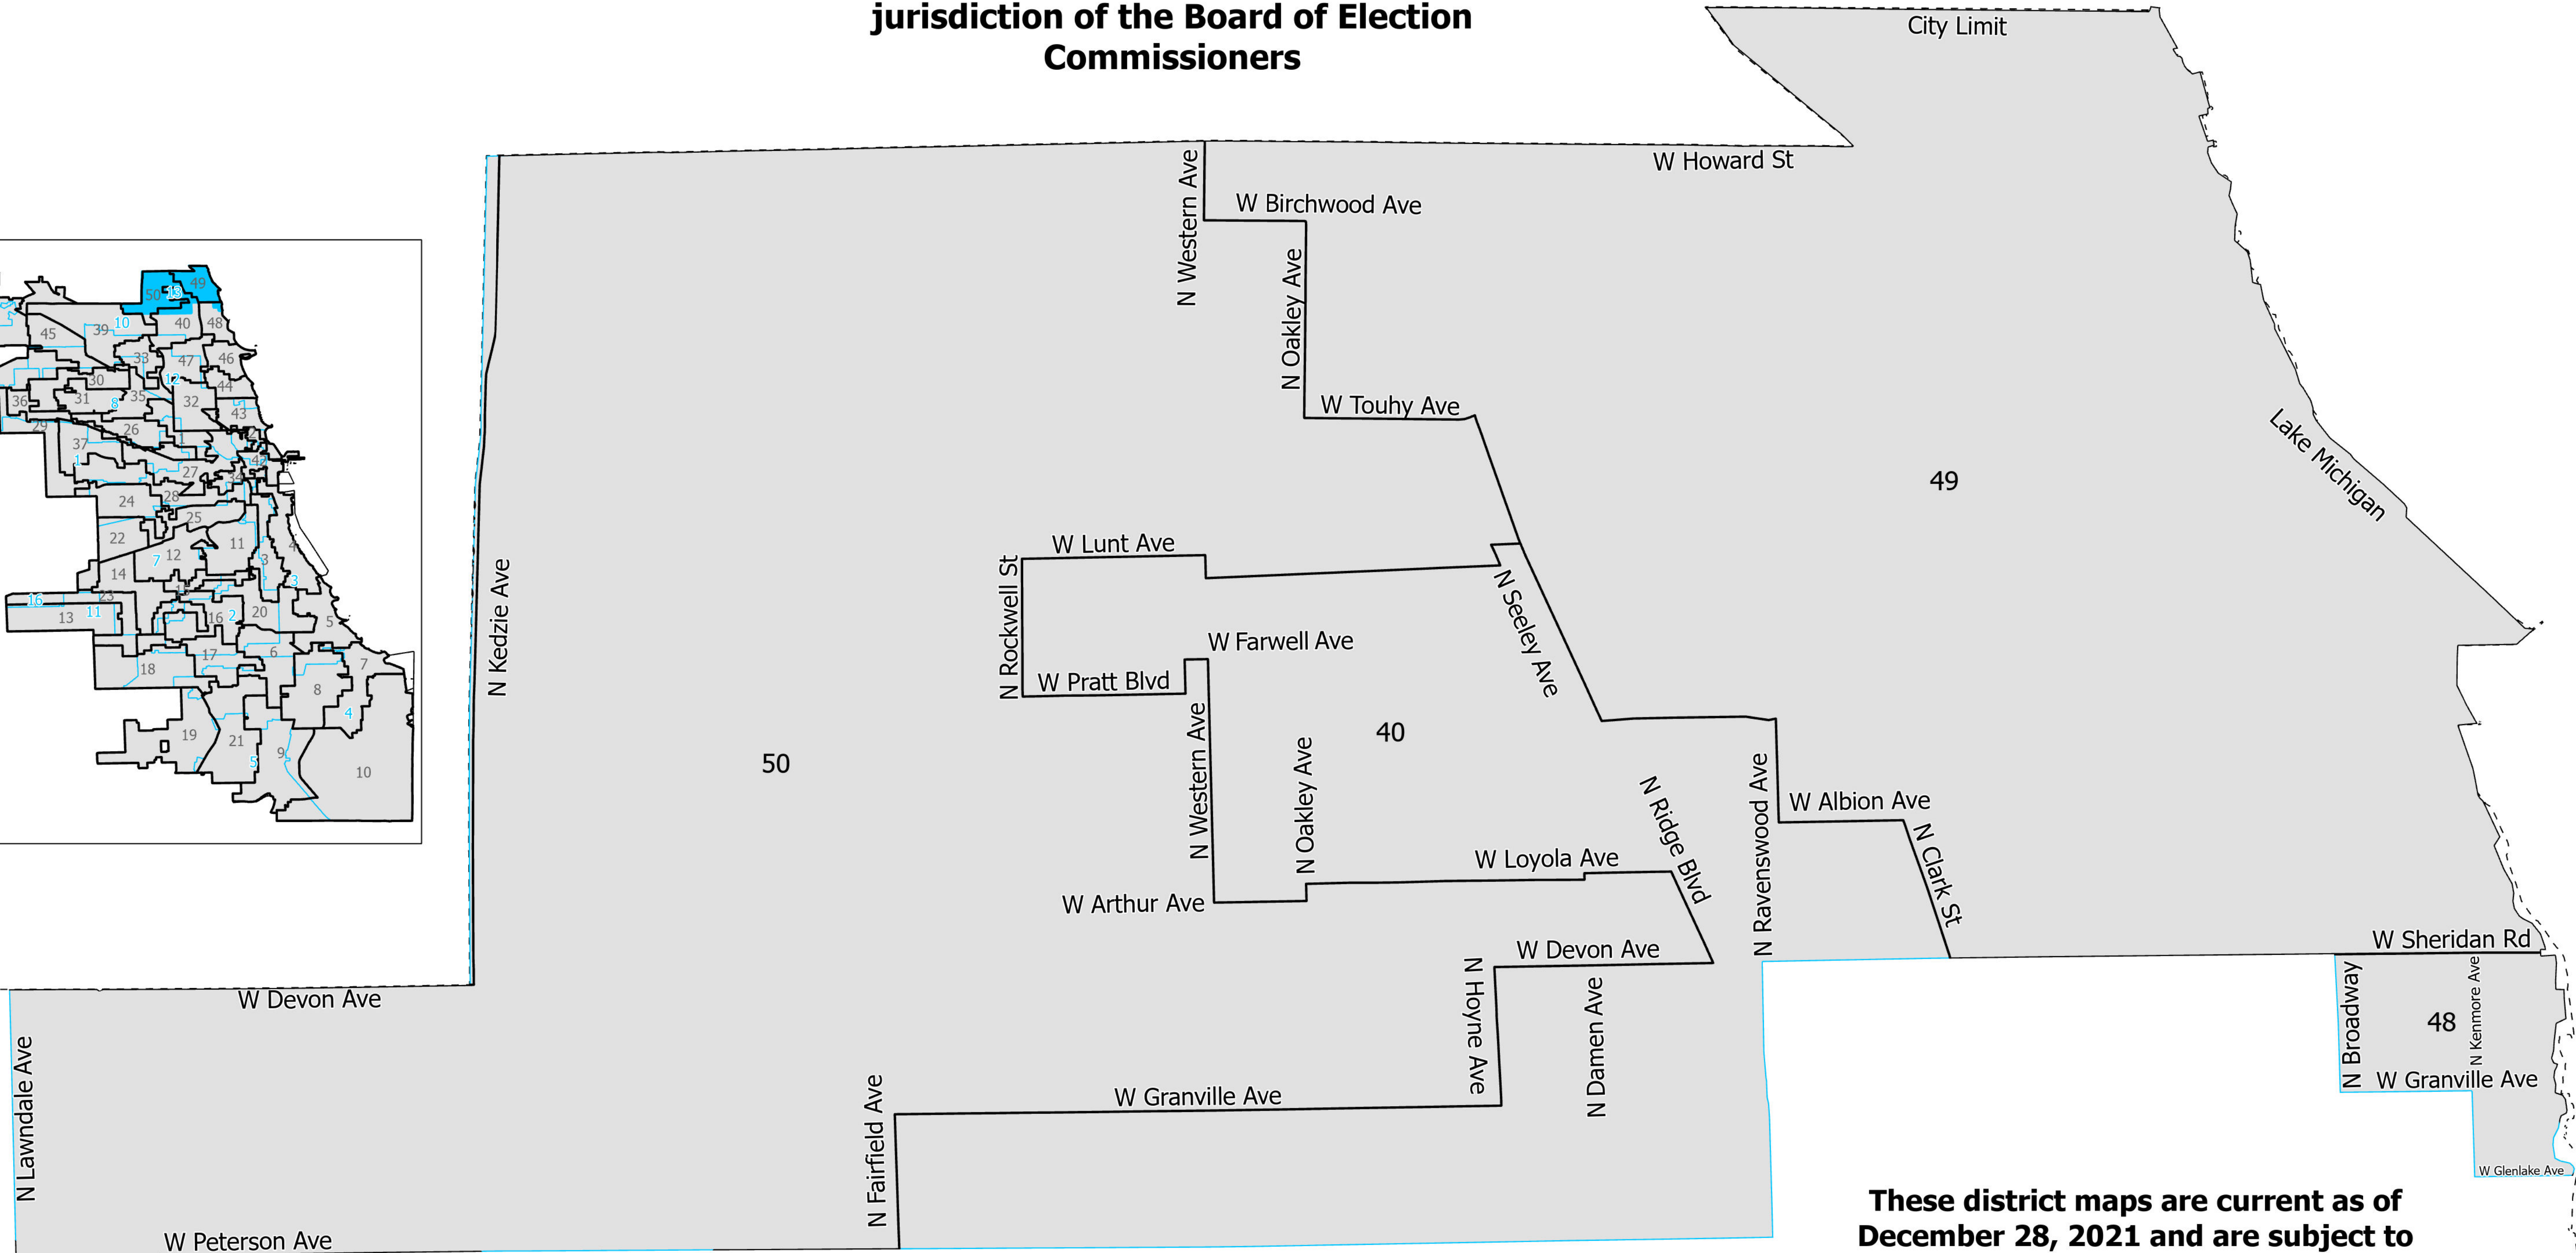

13th District Cook County Board

Lying wholly or partially within the
jurisdiction of the Board of Election
Commissioners

**These district maps are current as of
December 28, 2021 and are subject to
change due to pending litigation and/or
future legislation, referenda or
corrections. Please check periodically for
updated maps**

Board of Elections - City of Chicago
69 W Washington, Suite 600, Chicago, IL 60602
312-269-7900
www.chicagoelections.gov

N

Scale: 1:10,000

Legend

- Chicago Boundary
- Chicago Wards
- Cook County Districts