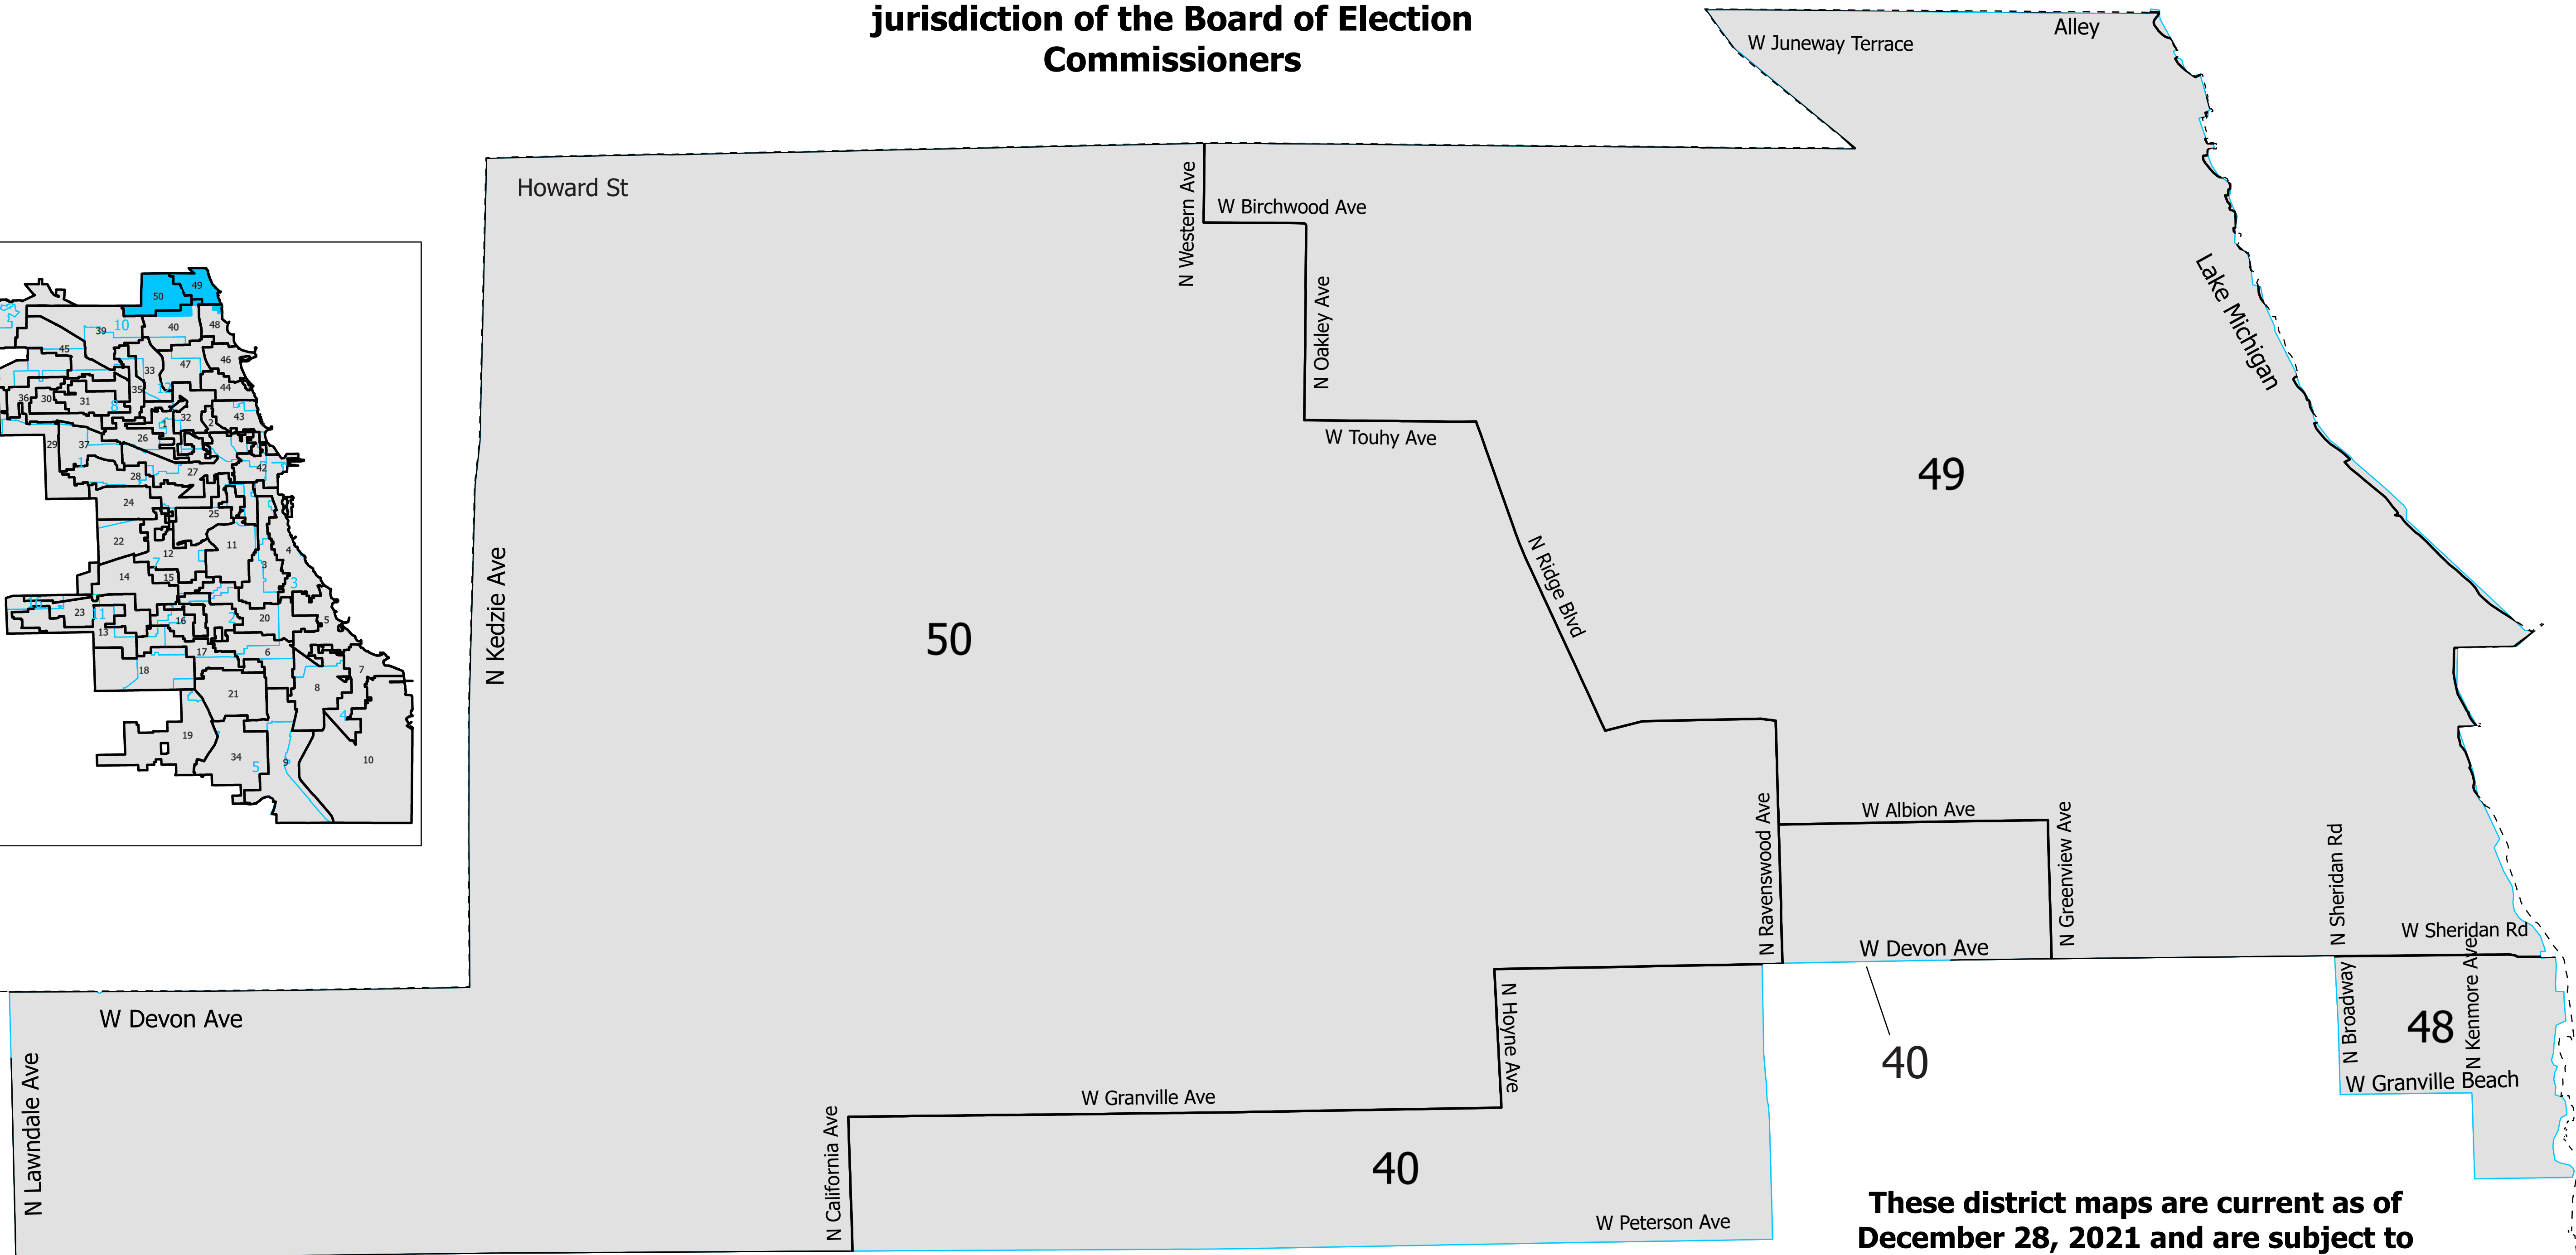

# 13th District Cook County Board

Lying wholly or partially within the  
jurisdiction of the Board of Election  
Commissioners

**These district maps are current as of  
December 28, 2021 and are subject to  
change due to pending litigation and/or  
future legislation, referenda or  
corrections. Please check periodically for  
updated maps**

Board of Elections - City of Chicago  
69 W Washington, Suite 600, Chicago, IL 60602  
312-269-7900  
[www.chicagoelections.gov](http://www.chicagoelections.gov)

- Legend
- Chicago Boundary
  - Chicago Wards
  - Cook County Districts

Scale: 1:10,000

Date Printed: 12/21/2021 1:34 PM