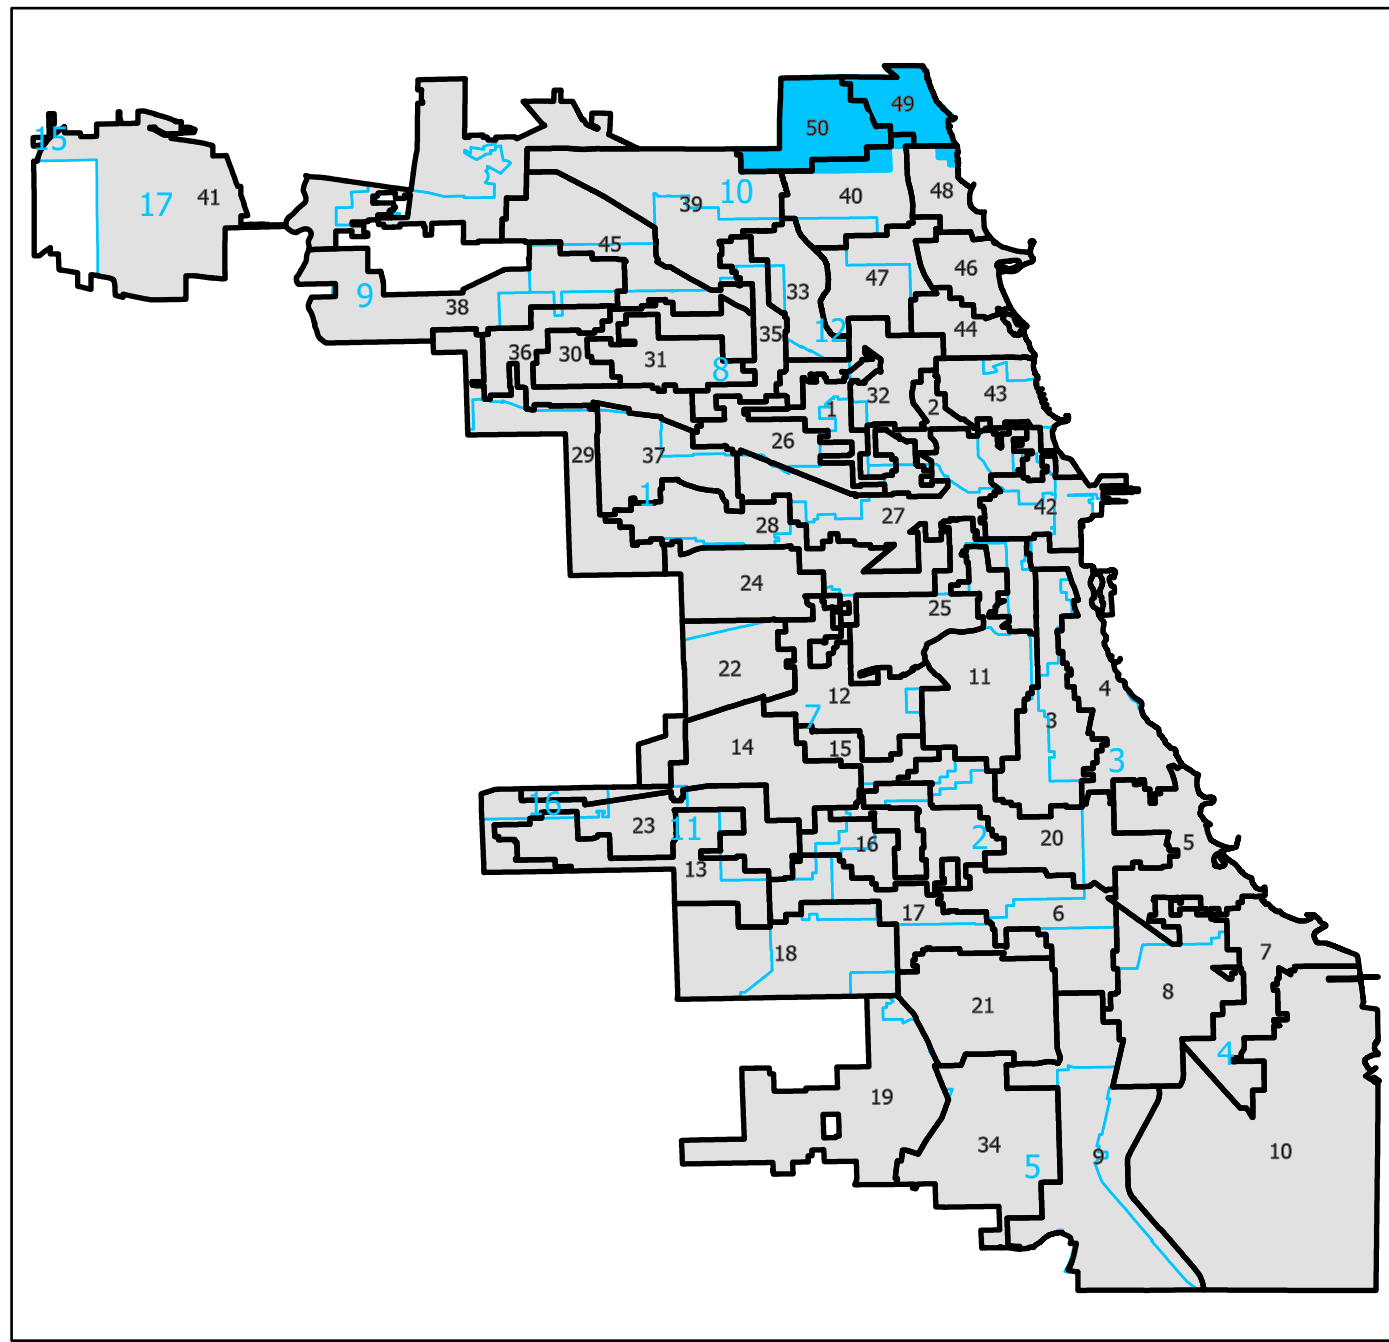

# 13th District Cook County Board

Lying wholly or partially within the  
jurisdiction of the Board of Election  
Commissioners

**These district maps are current as of  
December 28, 2021 and are subject to  
change due to pending litigation and/or  
future legislation, referenda or  
corrections. Please check periodically for  
updated maps**

Board of Elections - City of Chicago  
69 W Washington, Suite 600, Chicago, IL 60602  
312-269-7900  
[www.chicagoelections.gov](http://www.chicagoelections.gov)

- Legend
- Chicago Boundary
  - Chicago Wards
  - Cook County Districts

Scale: 1:10,000

Date Printed: 12/21/2021 1:34 PM