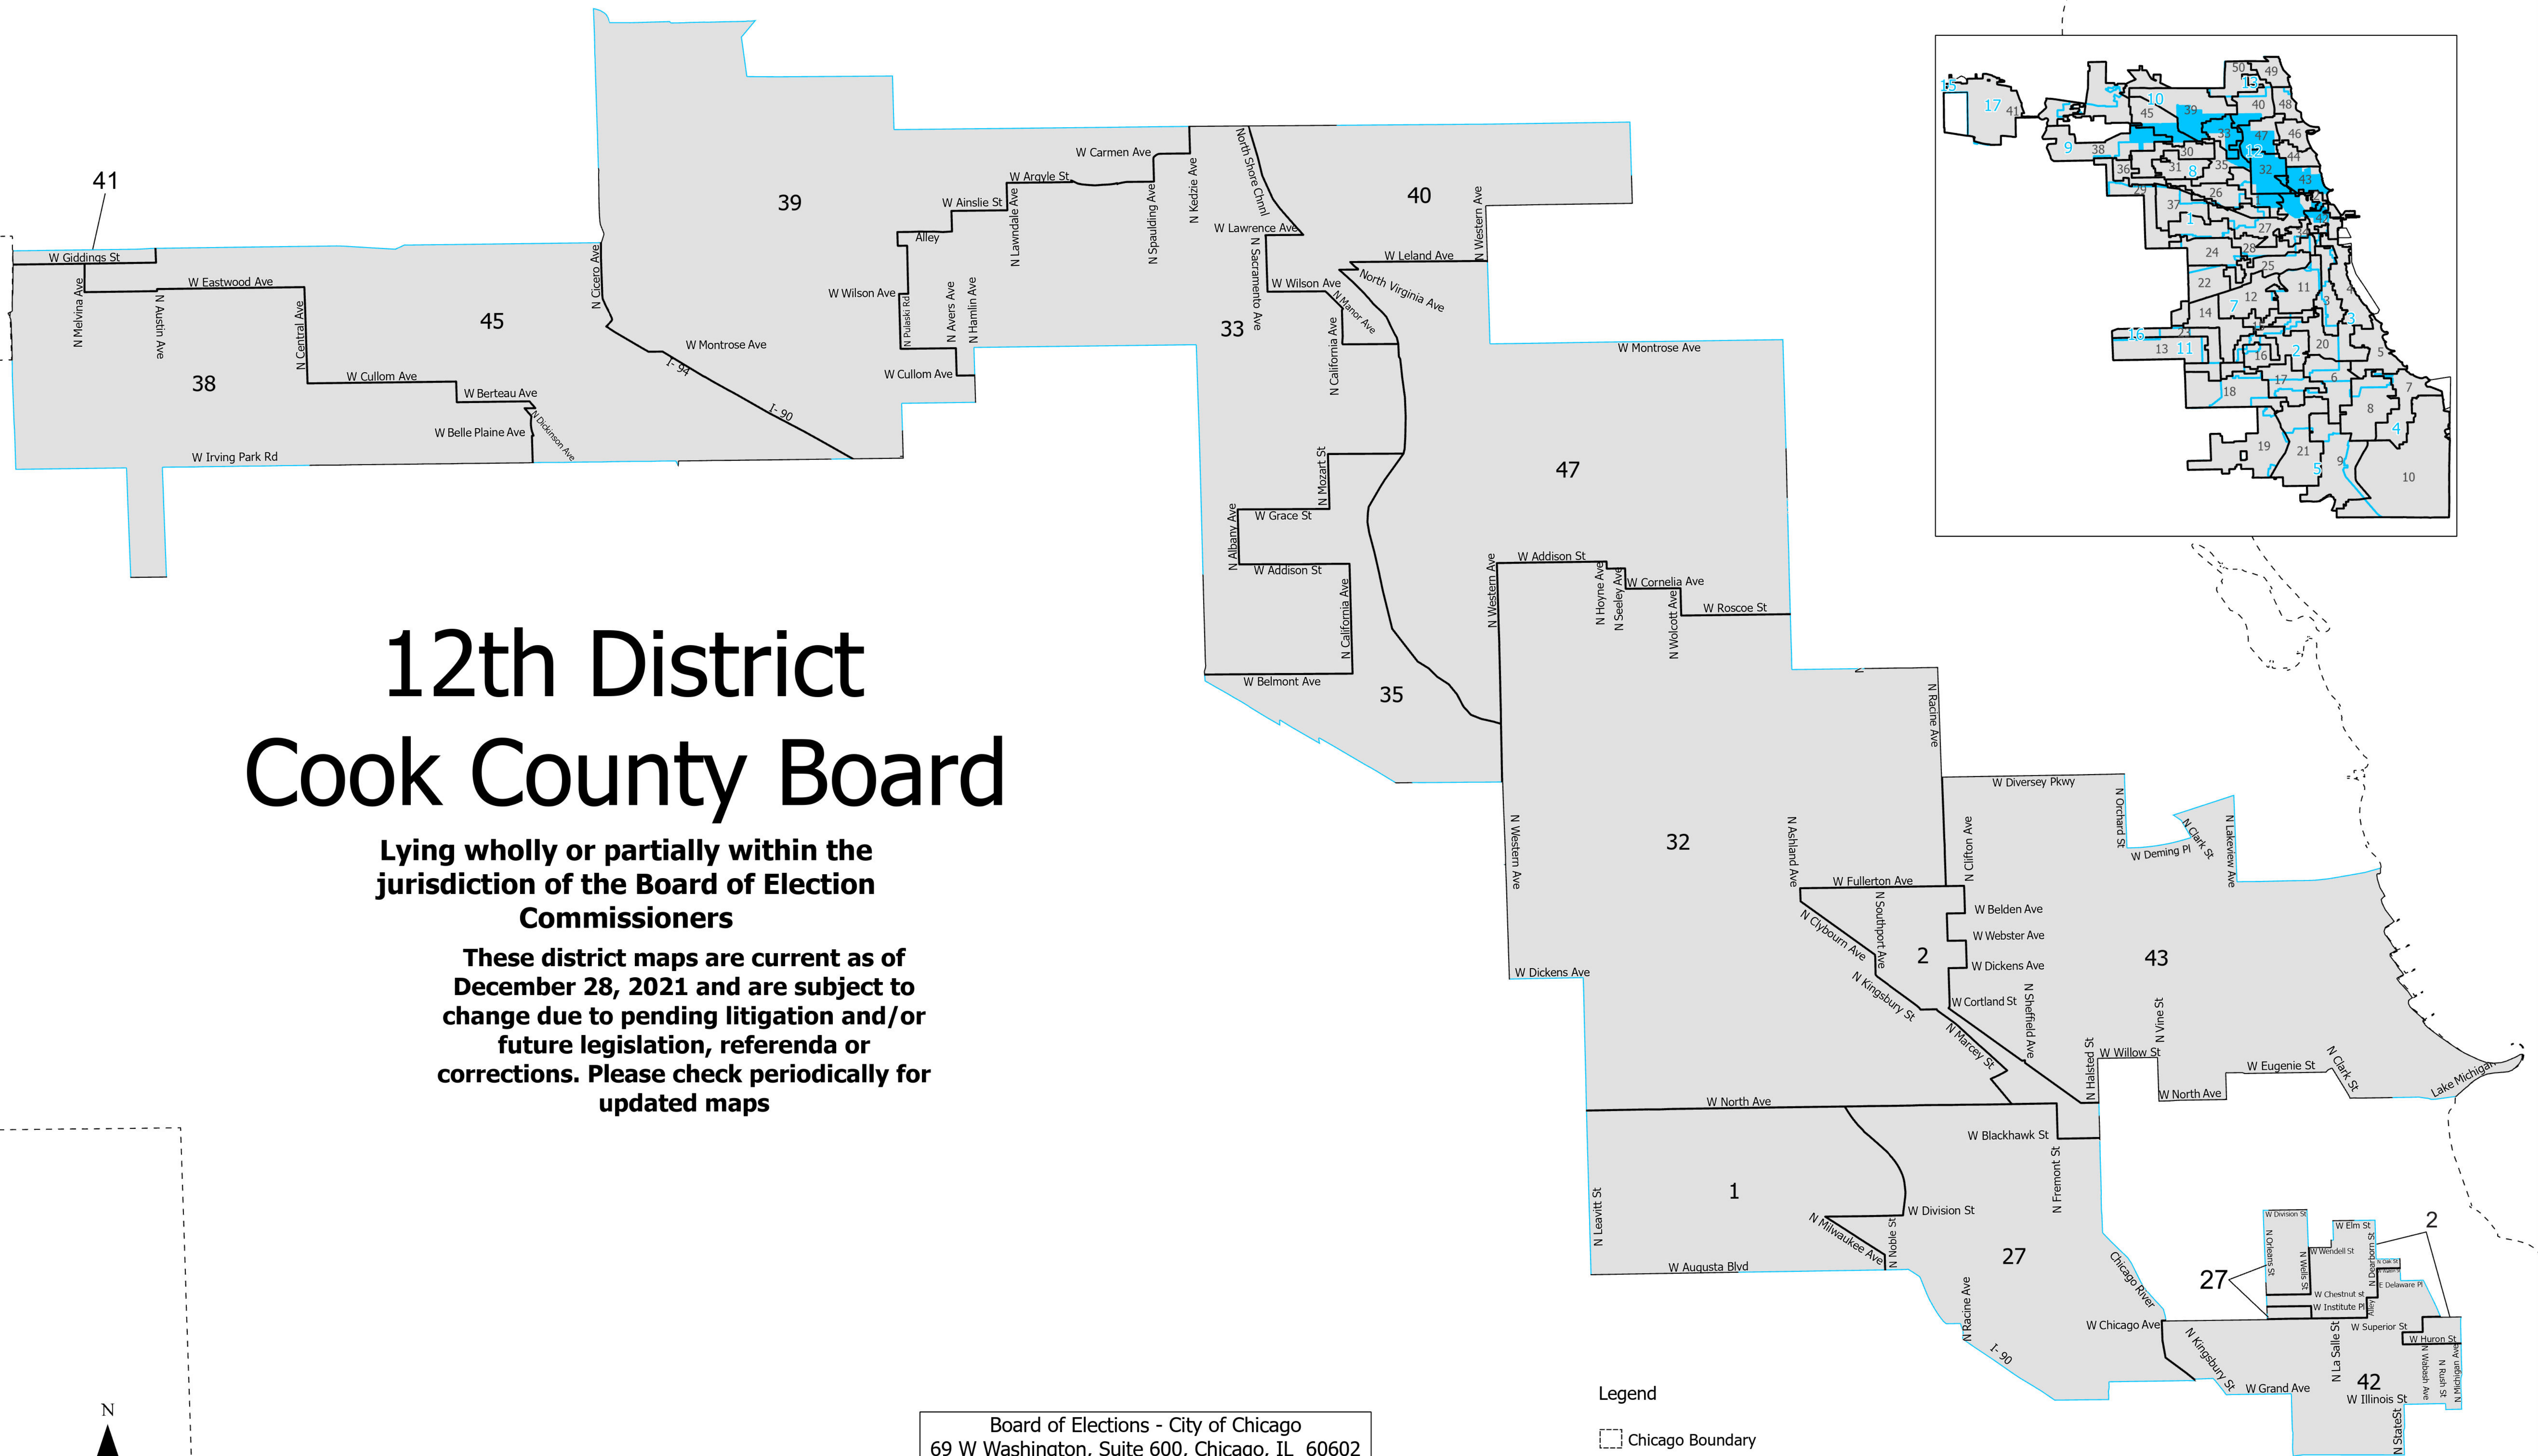

12th District Cook County Board

Lying wholly or partially within the jurisdiction of the Board of Election Commissioners

These district maps are current as of December 28, 2021 and are subject to change due to pending litigation and/or future legislation, referenda or corrections. Please check periodically for updated maps

Board of Elections - City of Chicago
69 W Washington, Suite 600, Chicago, IL 60602
312-269-7900
www.chicagoelections.gov

Scale: 1:21,000

Legend

Chicago Boundary

Chicago Wards

Cook County Districts