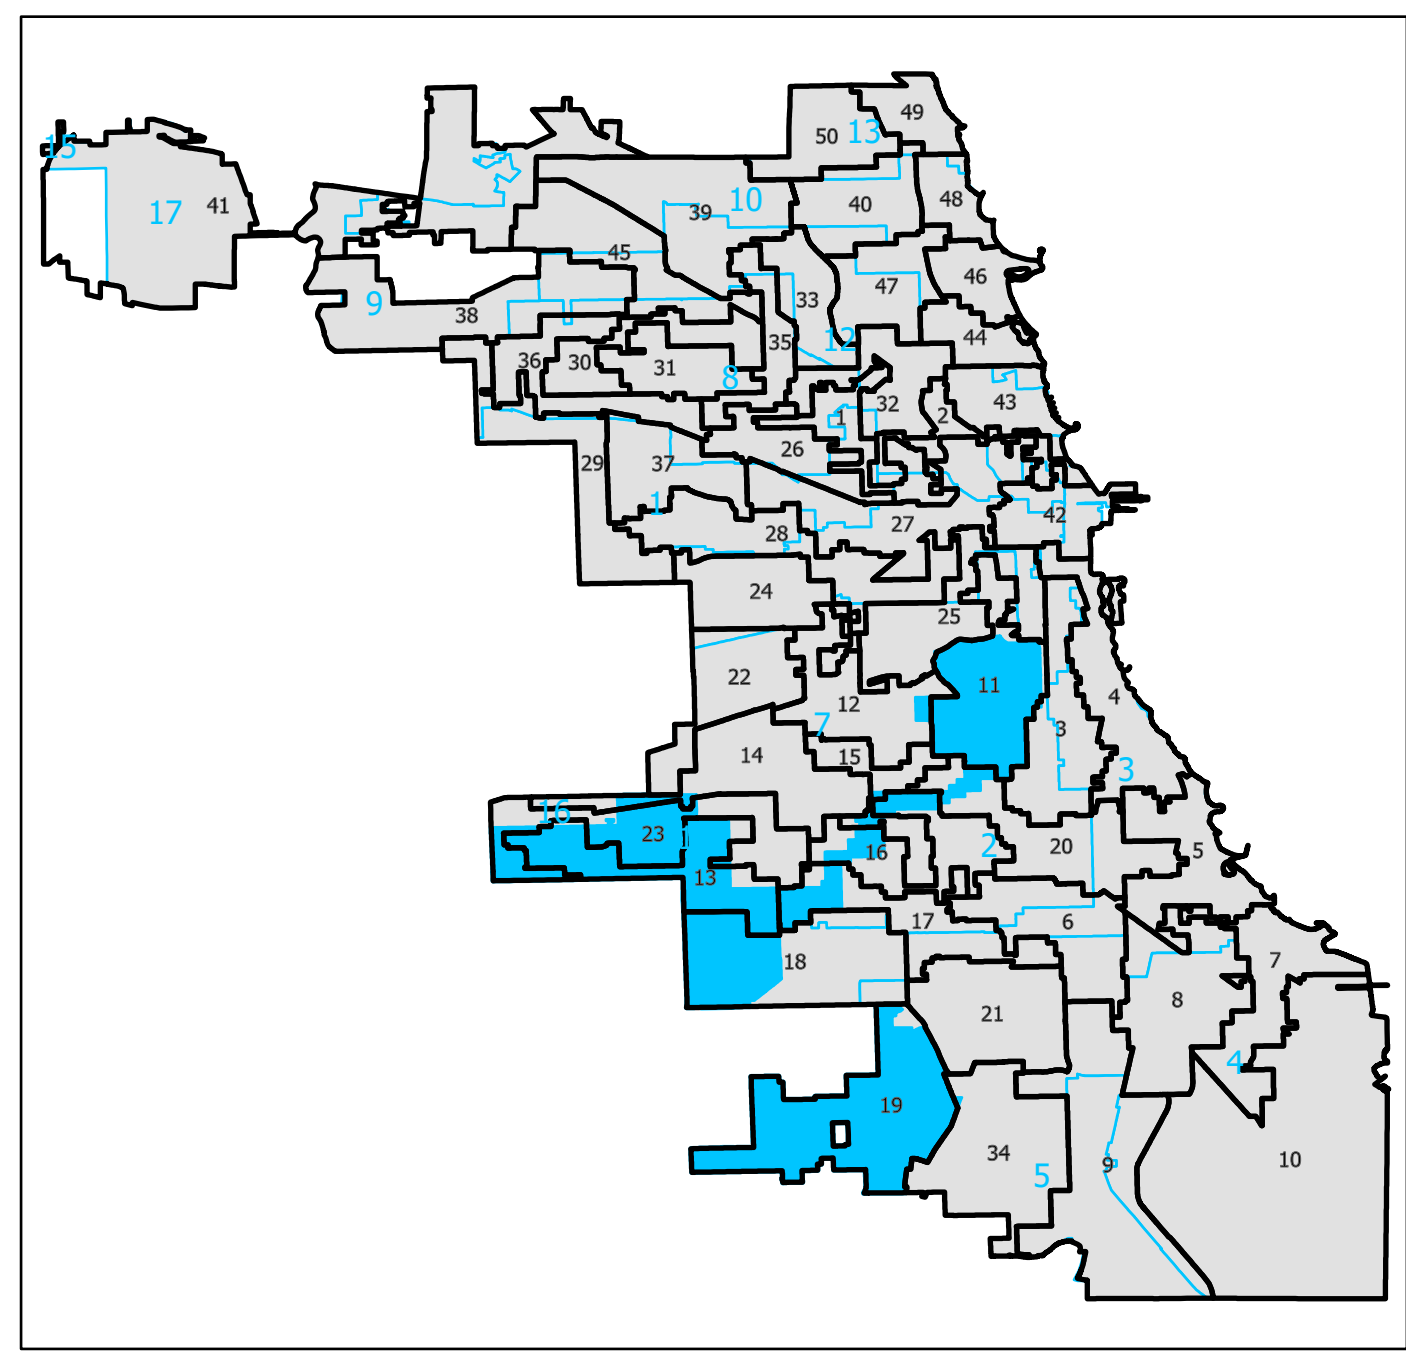

11th District Cook County Board

Lying wholly or partially within the jurisdiction of the Board of Election Commissioners

These district maps are current as of December 28, 2021 and are subject to change due to pending litigation and/or future legislation, referenda or corrections. Please check periodically for updated maps

Board of Elections - City of Chicago
69 W Washington, Suite 600, Chicago, IL 60602
312-269-7900
www.chicagoelections.gov

Scale: 1:33,000

- Legend
- Chicago Boundary
 - Chicago Wards
 - Cook County Districts