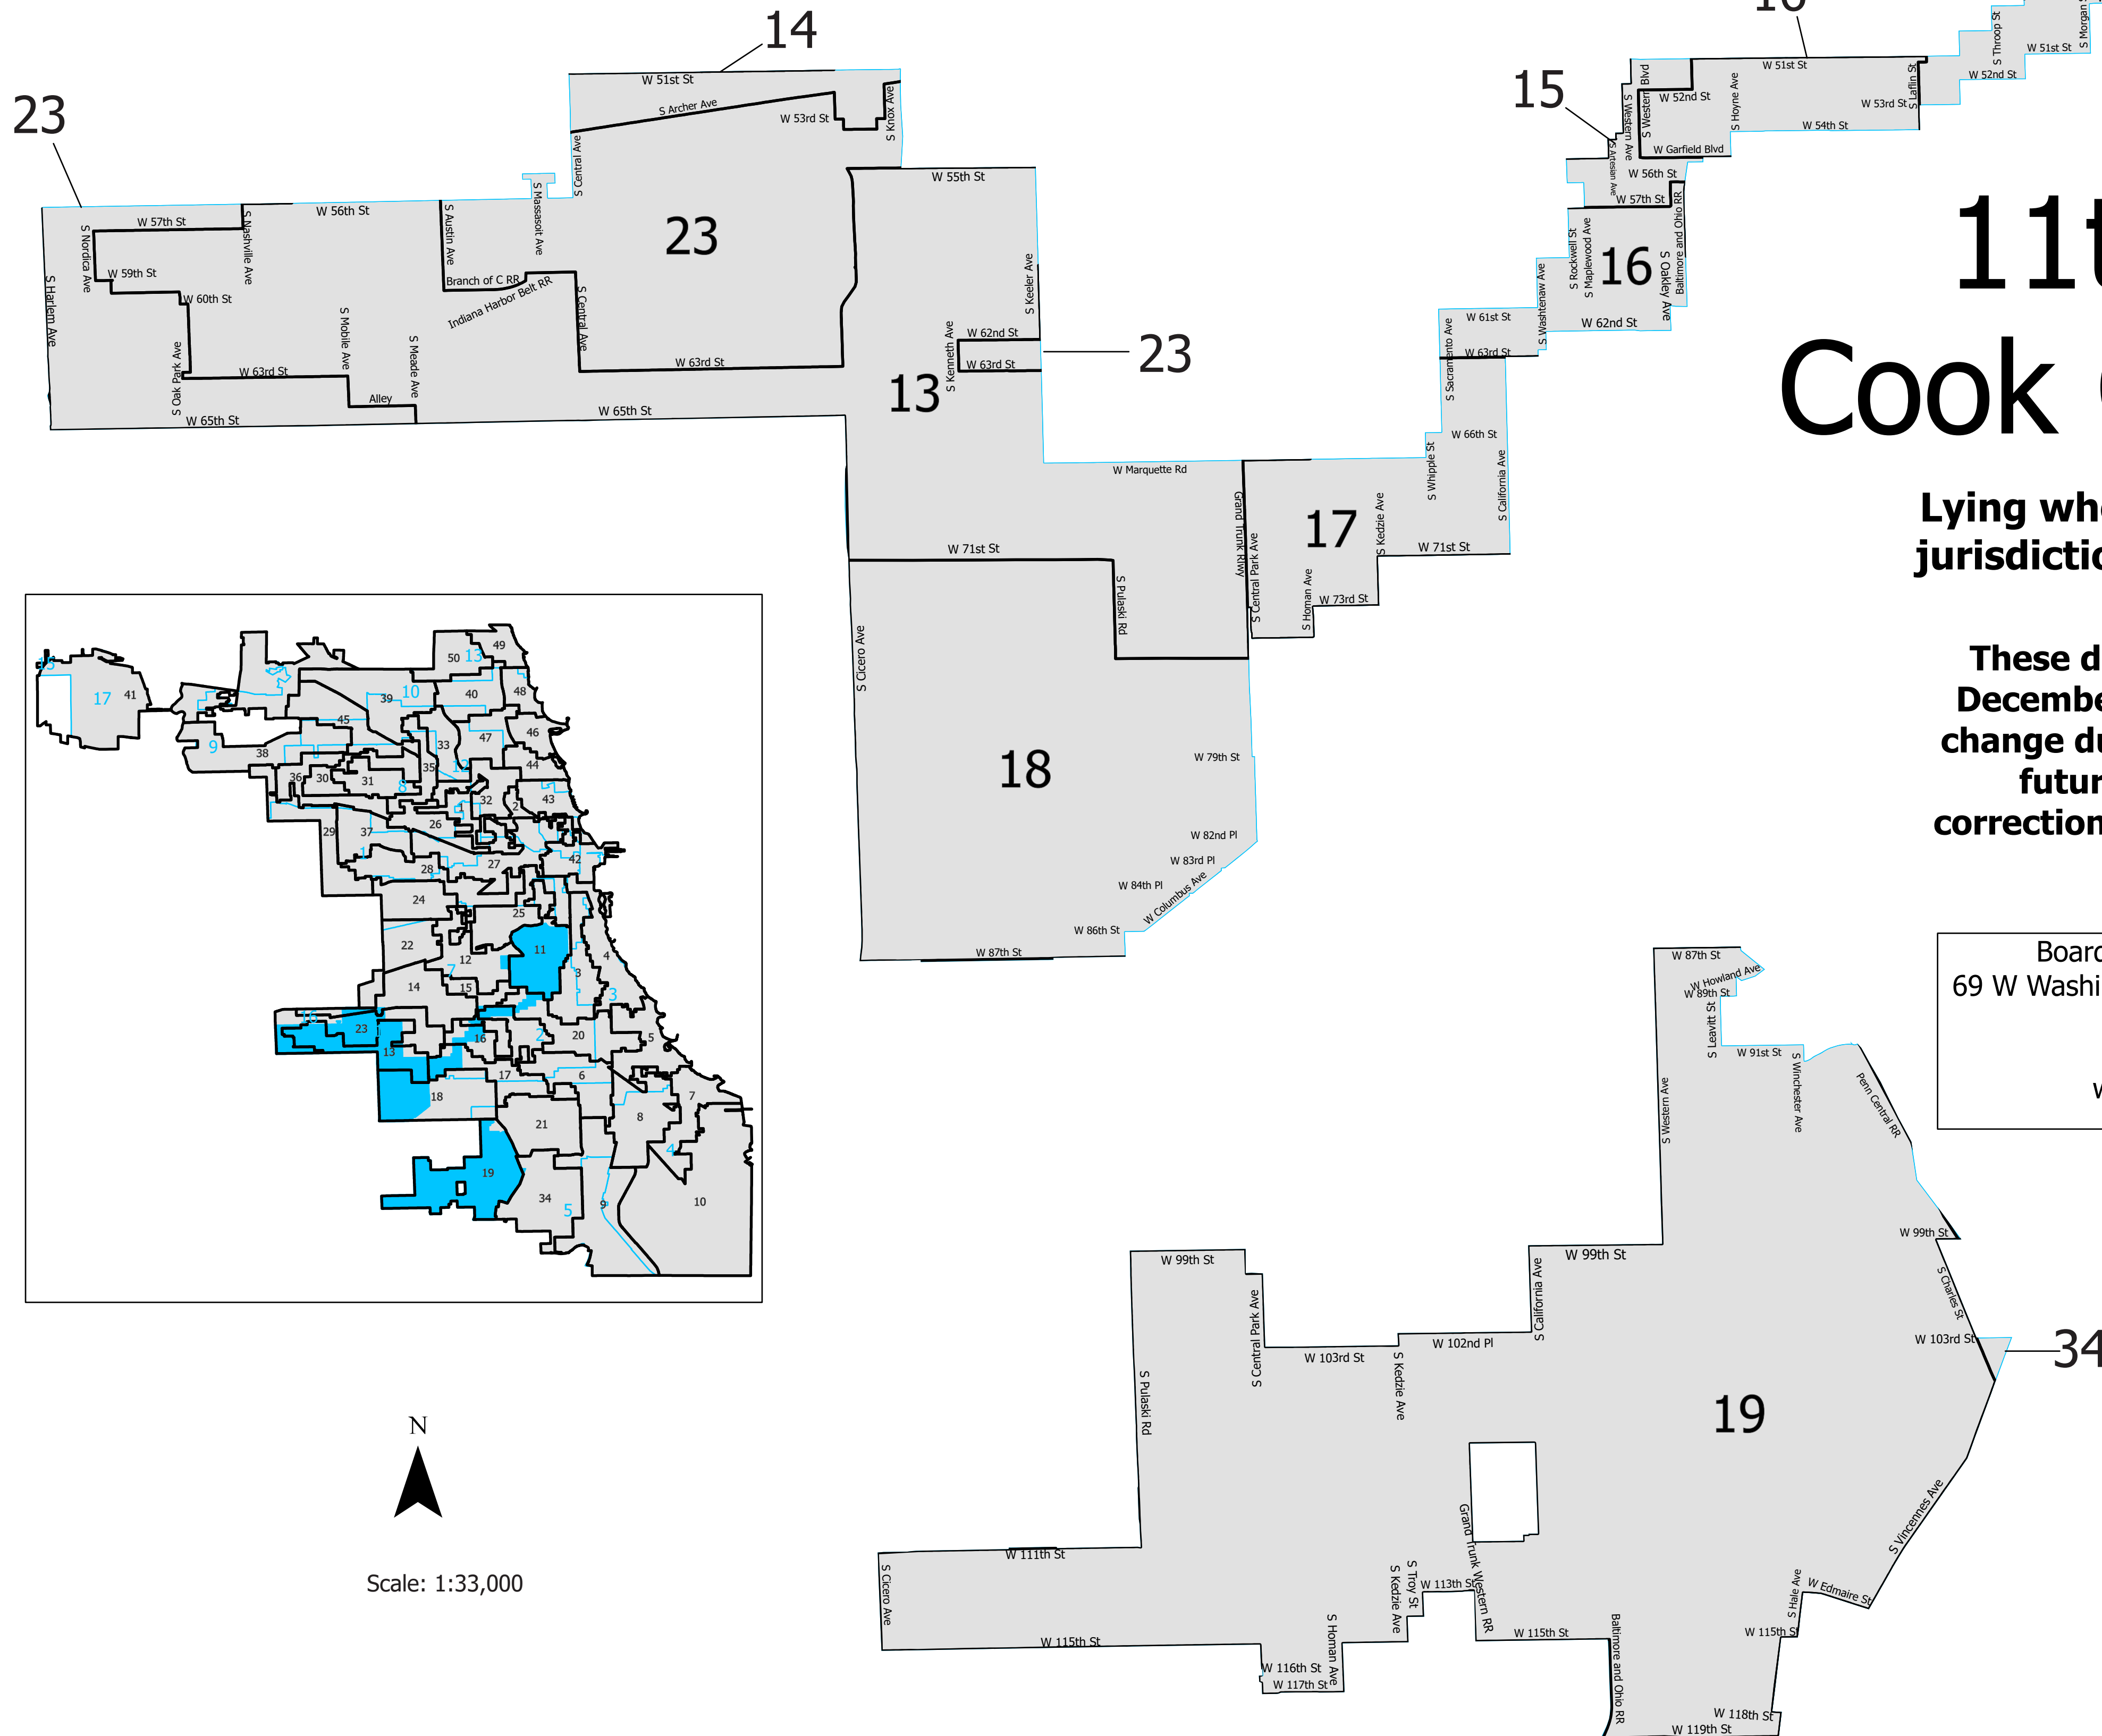

11th District Cook County Board

Lying wholly or partially within the jurisdiction of the Board of Election Commissioners

These district maps are current as of December 28, 2021 and are subject to change due to pending litigation and/or future legislation, referenda or corrections. Please check periodically for updated maps

Board of Elections - City of Chicago
69 W Washington, Suite 600, Chicago, IL 60602
312-269-7900
www.chicagoelections.gov

Scale: 1:33,000

- Legend
- Chicago Boundary
 - Chicago Wards
 - Cook County Districts