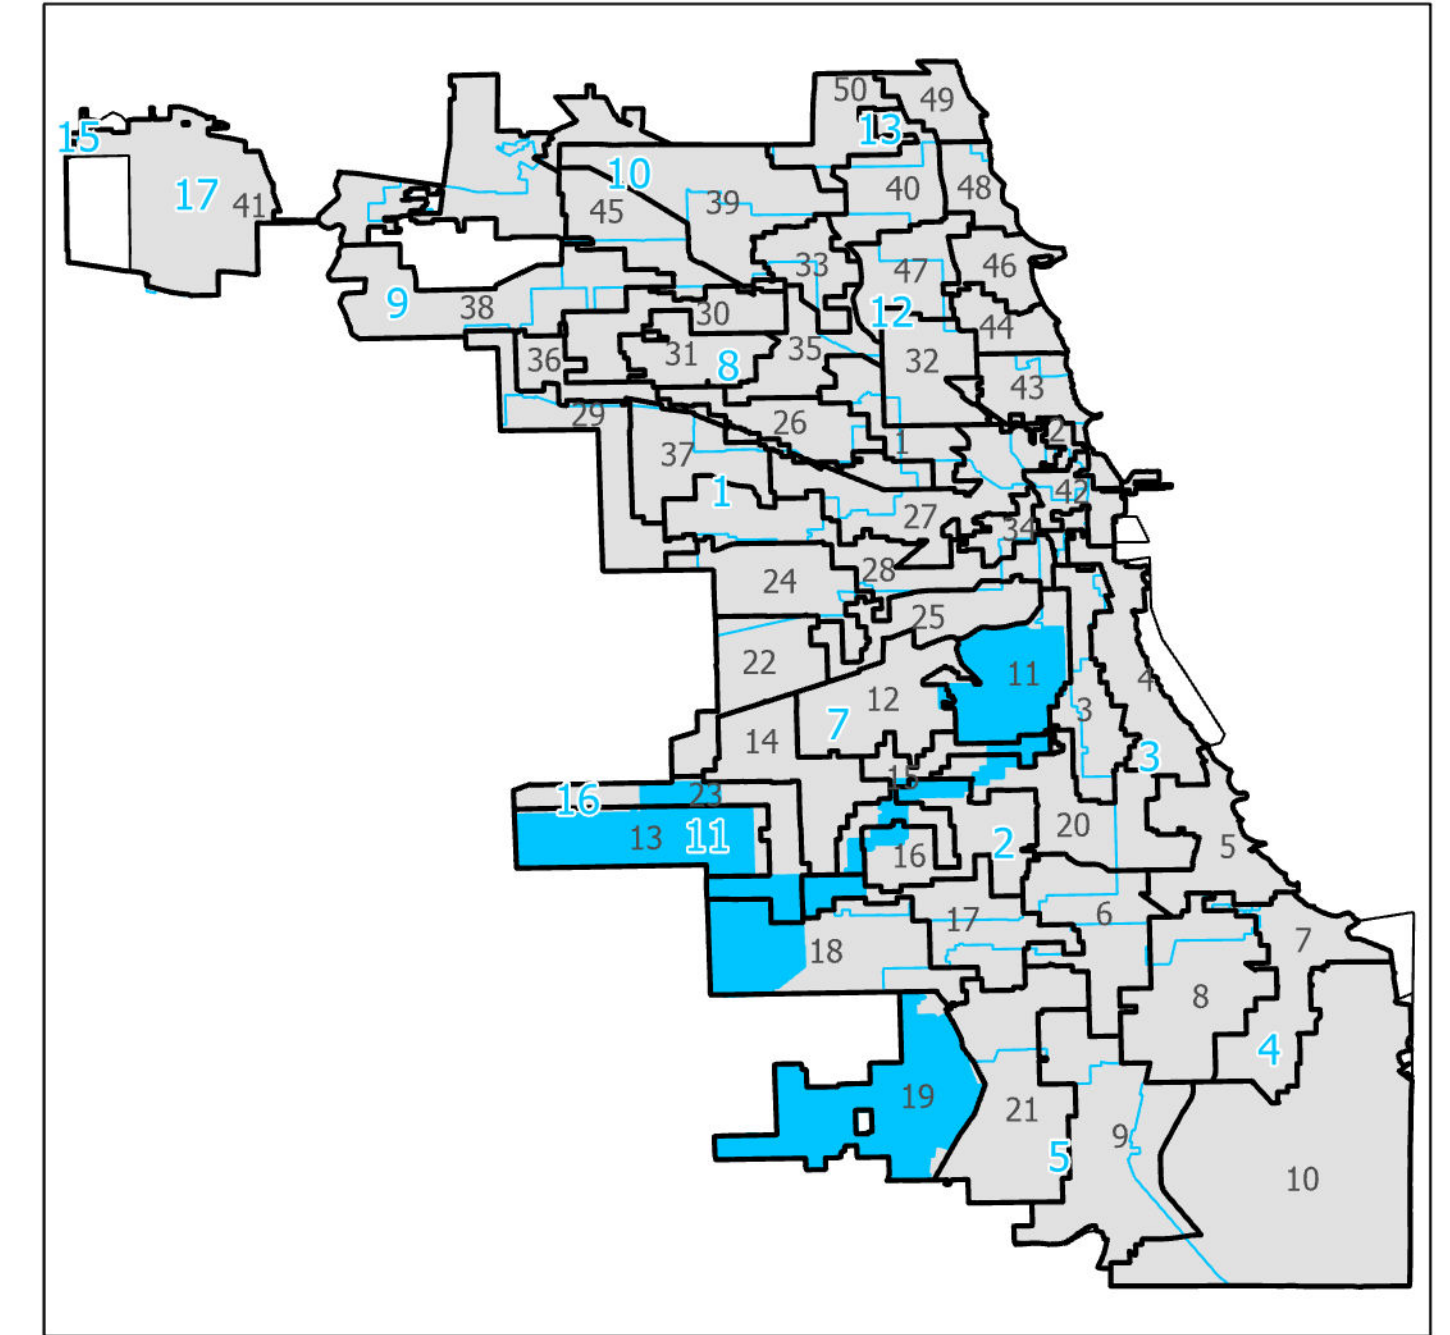

# 11th District Cook County Board

Scale: 1:33,000

**Lying wholly or partially within the jurisdiction of the Board of Election Commissioners**

**These district maps are current as of December 28, 2021 and are subject to change due to pending litigation and/or future legislation, referenda or corrections. Please check periodically for updated maps**

Board of Elections - City of Chicago  
69 W Washington, Suite 600, Chicago, IL 60602  
312-269-7900

[www.chicagoelections.gov](http://www.chicagoelections.gov)

**Legend**

-  Chicago Boundary
-  Chicago Wards
-  Cook County Districts