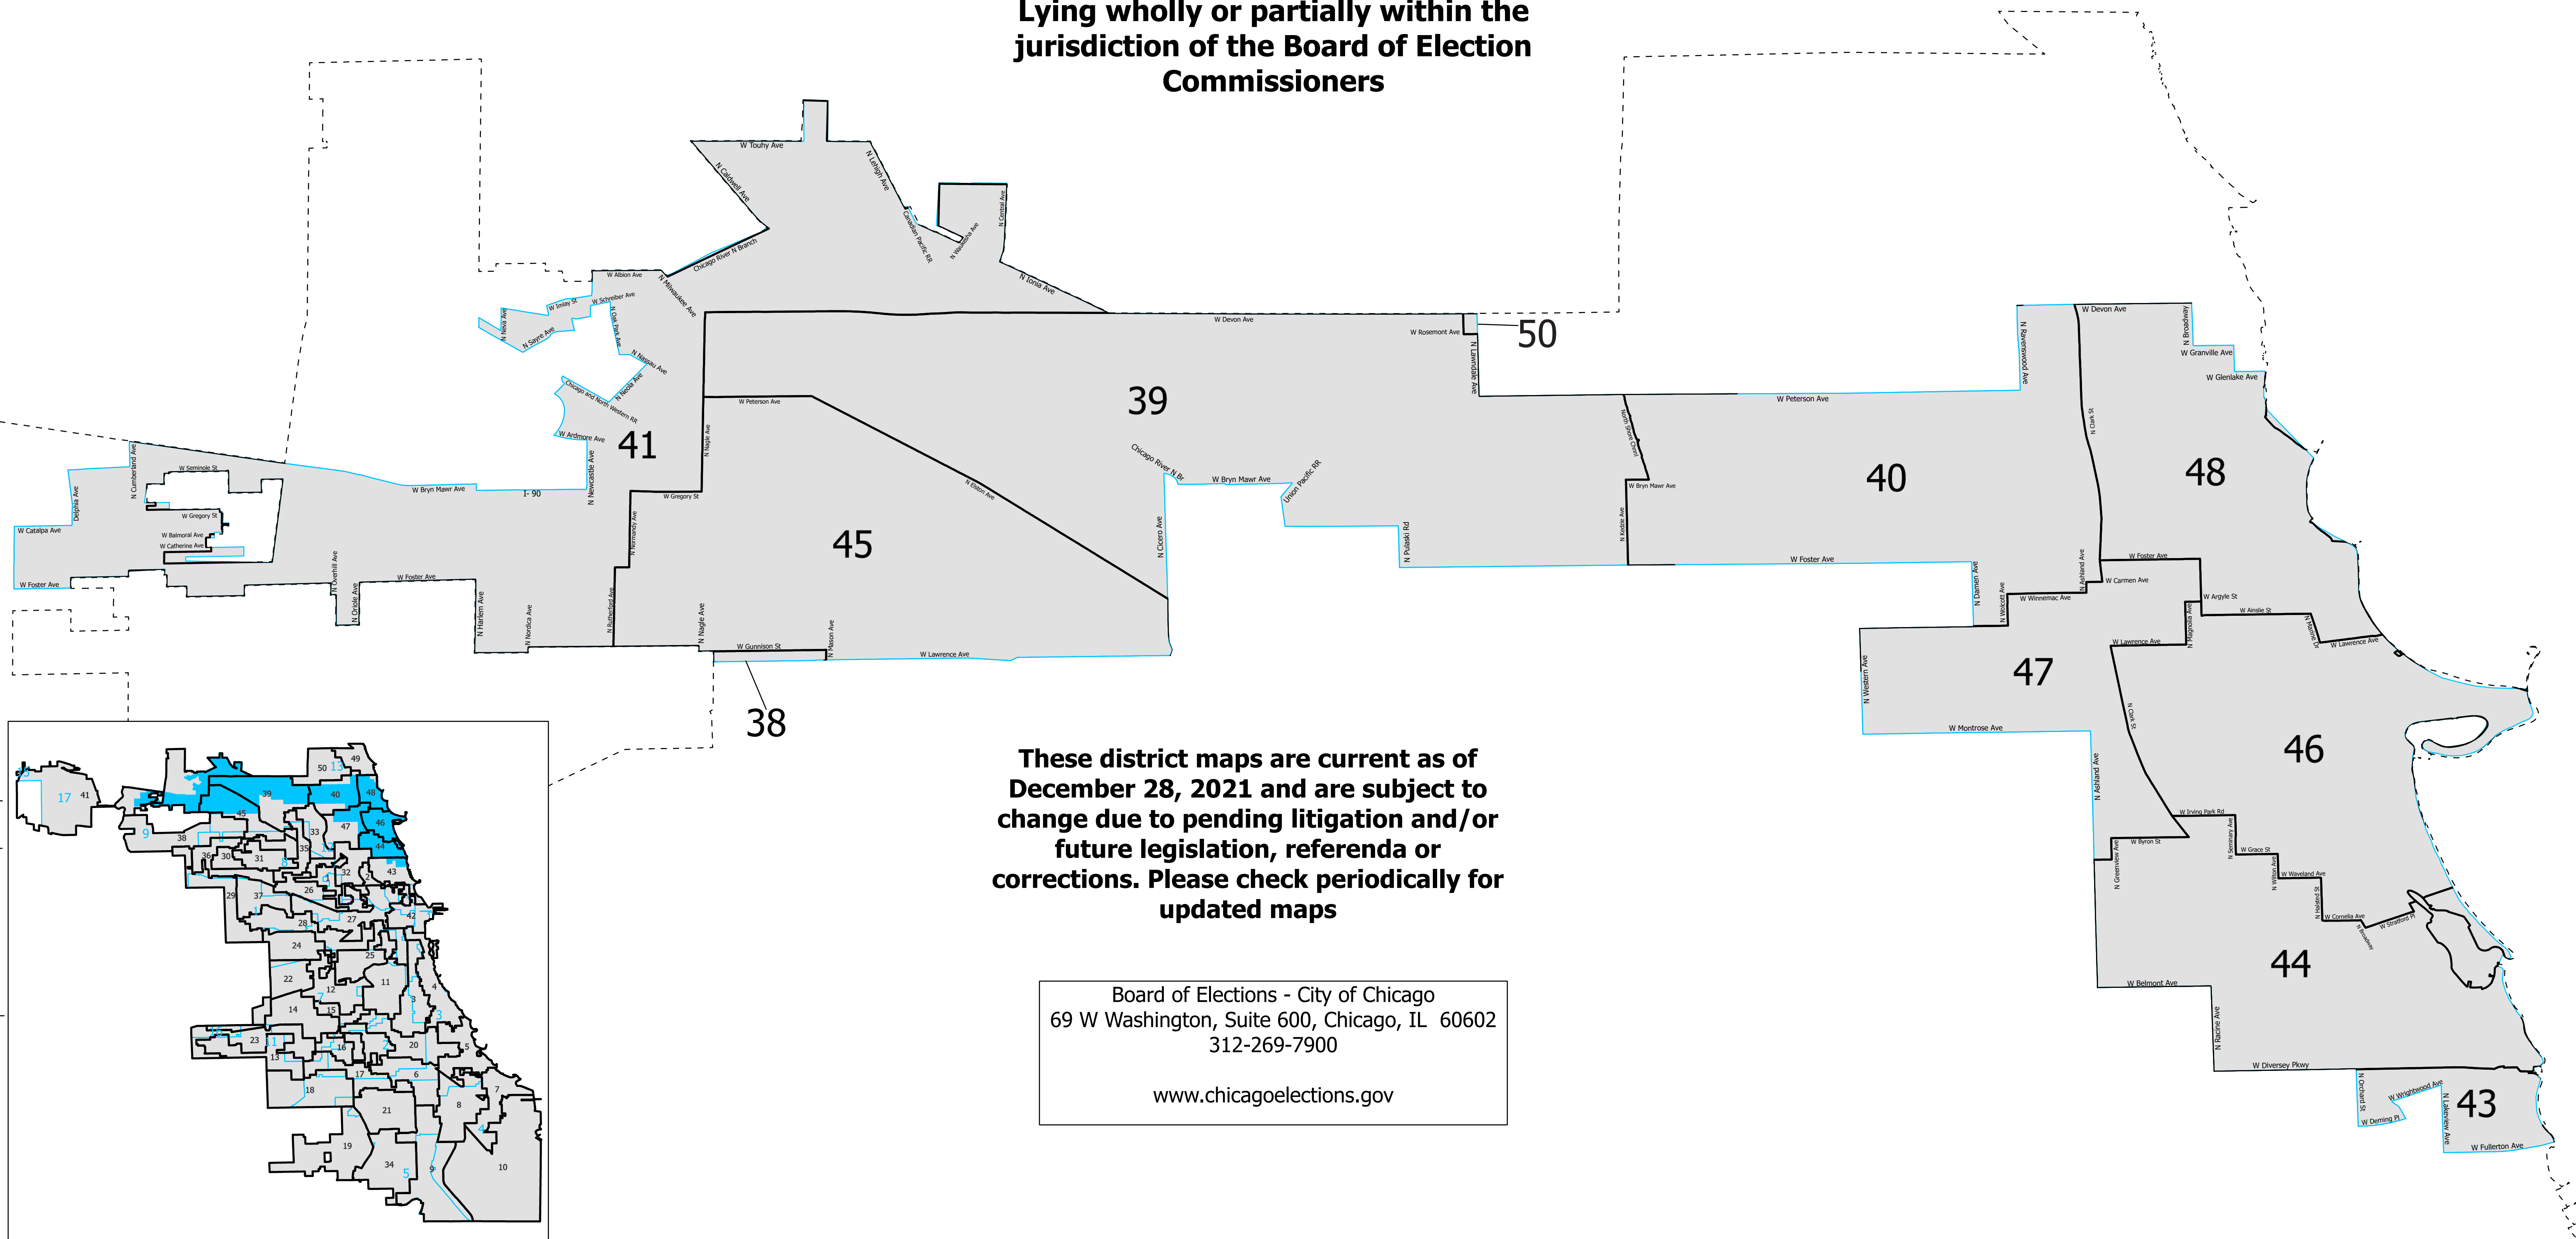

10th District Cook County Board

Lying wholly or partially within the
jurisdiction of the Board of Election
Commissioners

**These district maps are current as of
December 28, 2021 and are subject to
change due to pending litigation and/or
future legislation, referenda or
corrections. Please check periodically for
updated maps**

Board of Elections - City of Chicago
69 W Washington, Suite 600, Chicago, IL 60602
312-269-7900

www.chicagoelections.gov

N
Scale: 1:28,000

- Legend
- Chicago Boundary
 - Chicago Wards
 - Cook County Districts