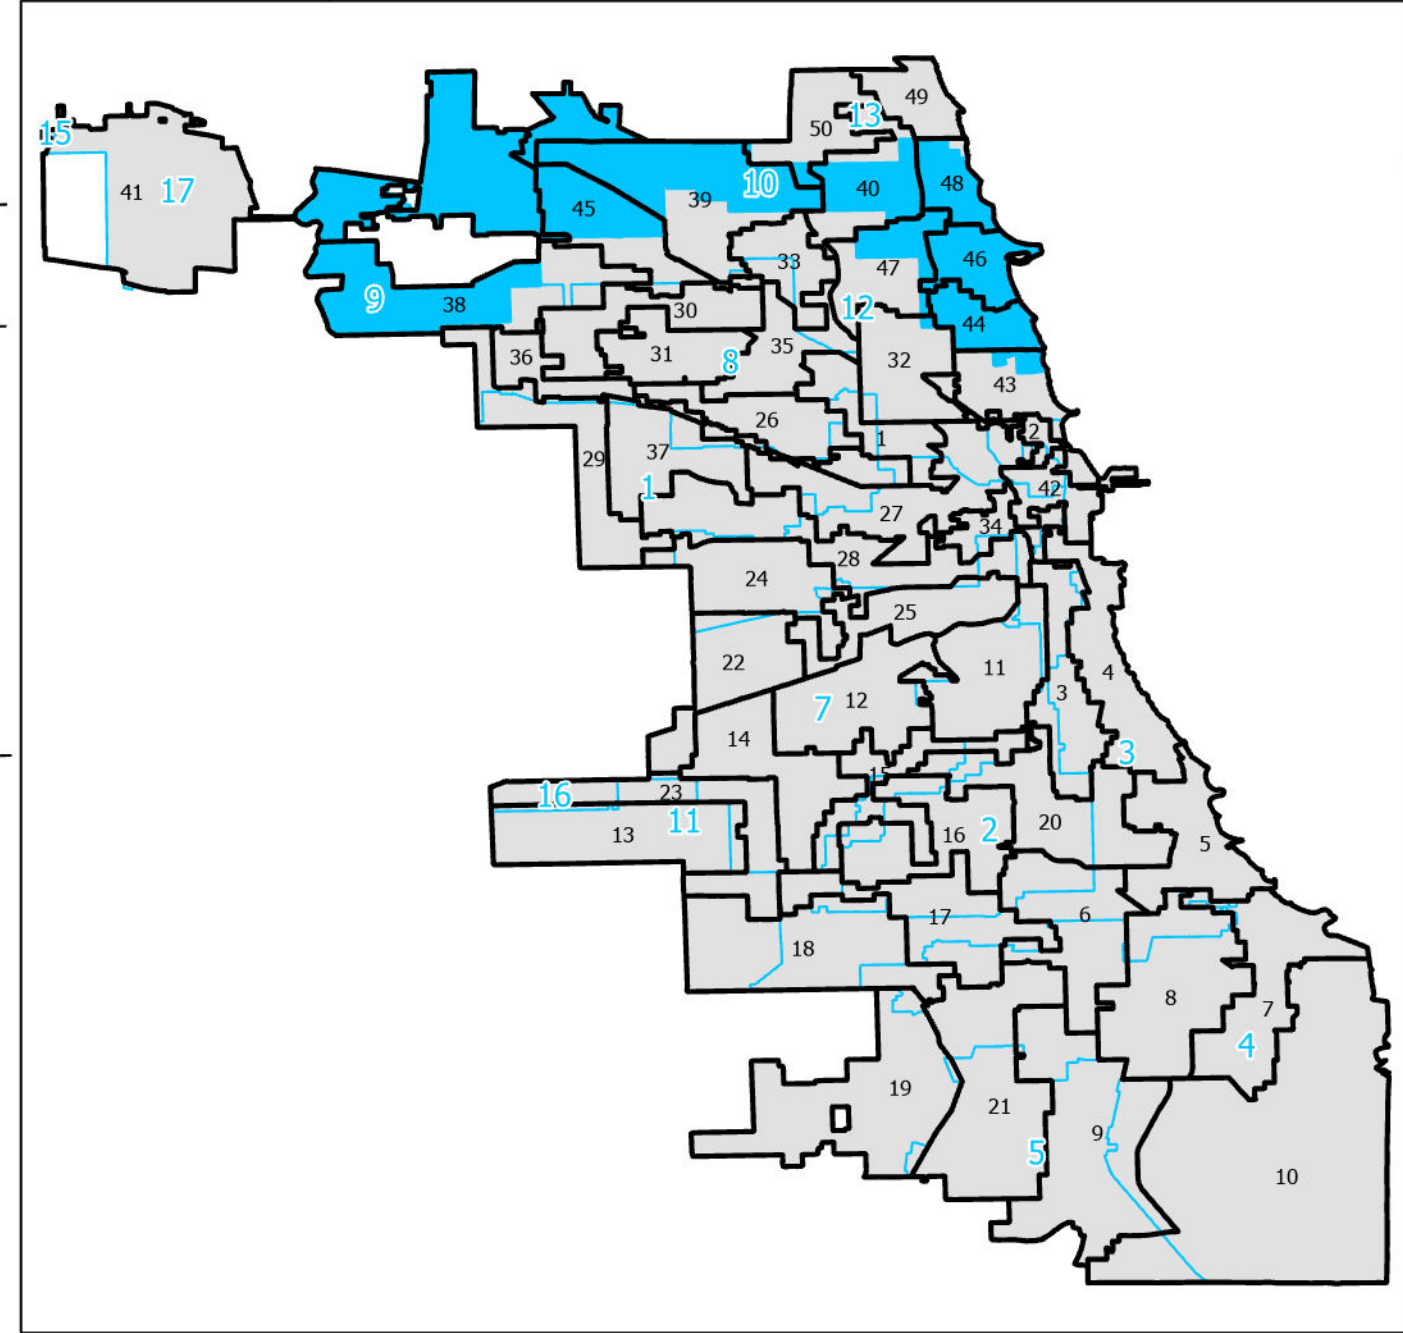

N
Scale: 1:28,000

Legend

- Chicago Boundary
- Chicago Wards
- Cook County Districts