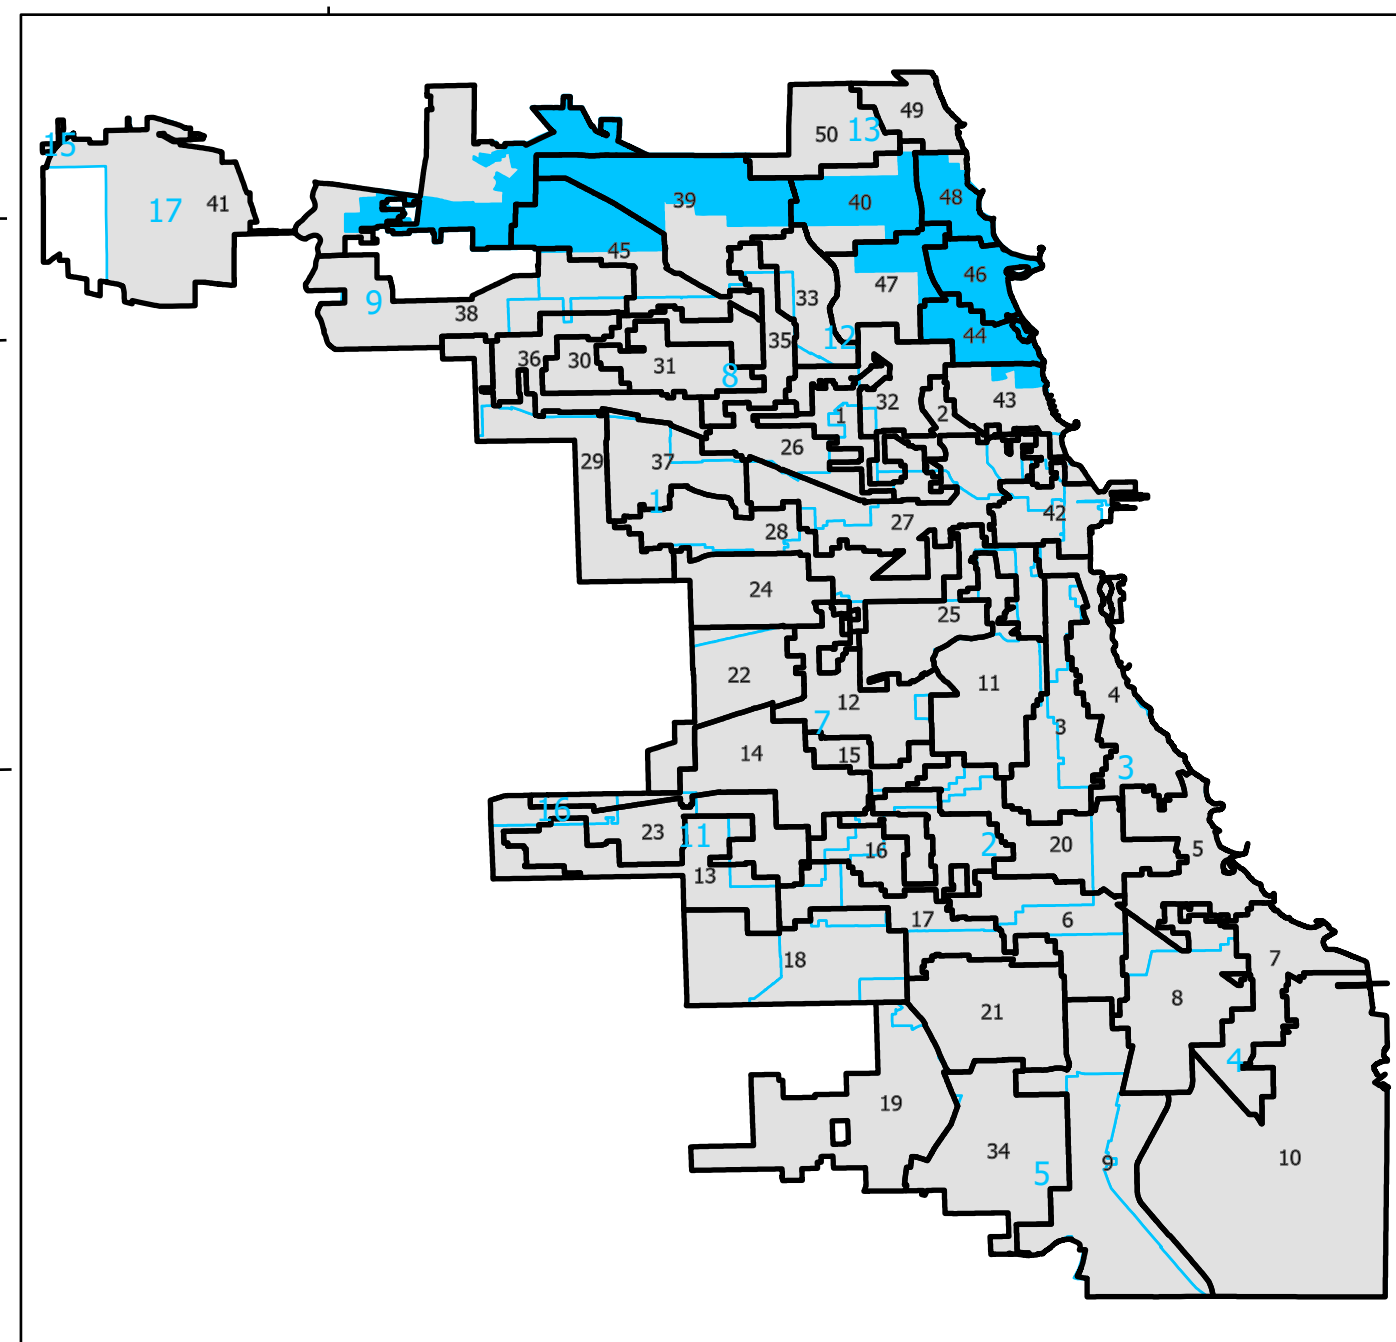

10th District Cook County Board

Lying wholly or partially within the
jurisdiction of the Board of Election
Commissioners

**These district maps are current as of
December 28, 2021 and are subject to
change due to pending litigation and/or
future legislation, referenda or
corrections. Please check periodically for
updated maps**

Board of Elections - City of Chicago
69 W Washington, Suite 600, Chicago, IL 60602
312-269-7900

www.chicagoelections.gov

N
Scale: 1:28,000

- Legend
- Chicago Boundary
 - Chicago Wards
 - Cook County Districts