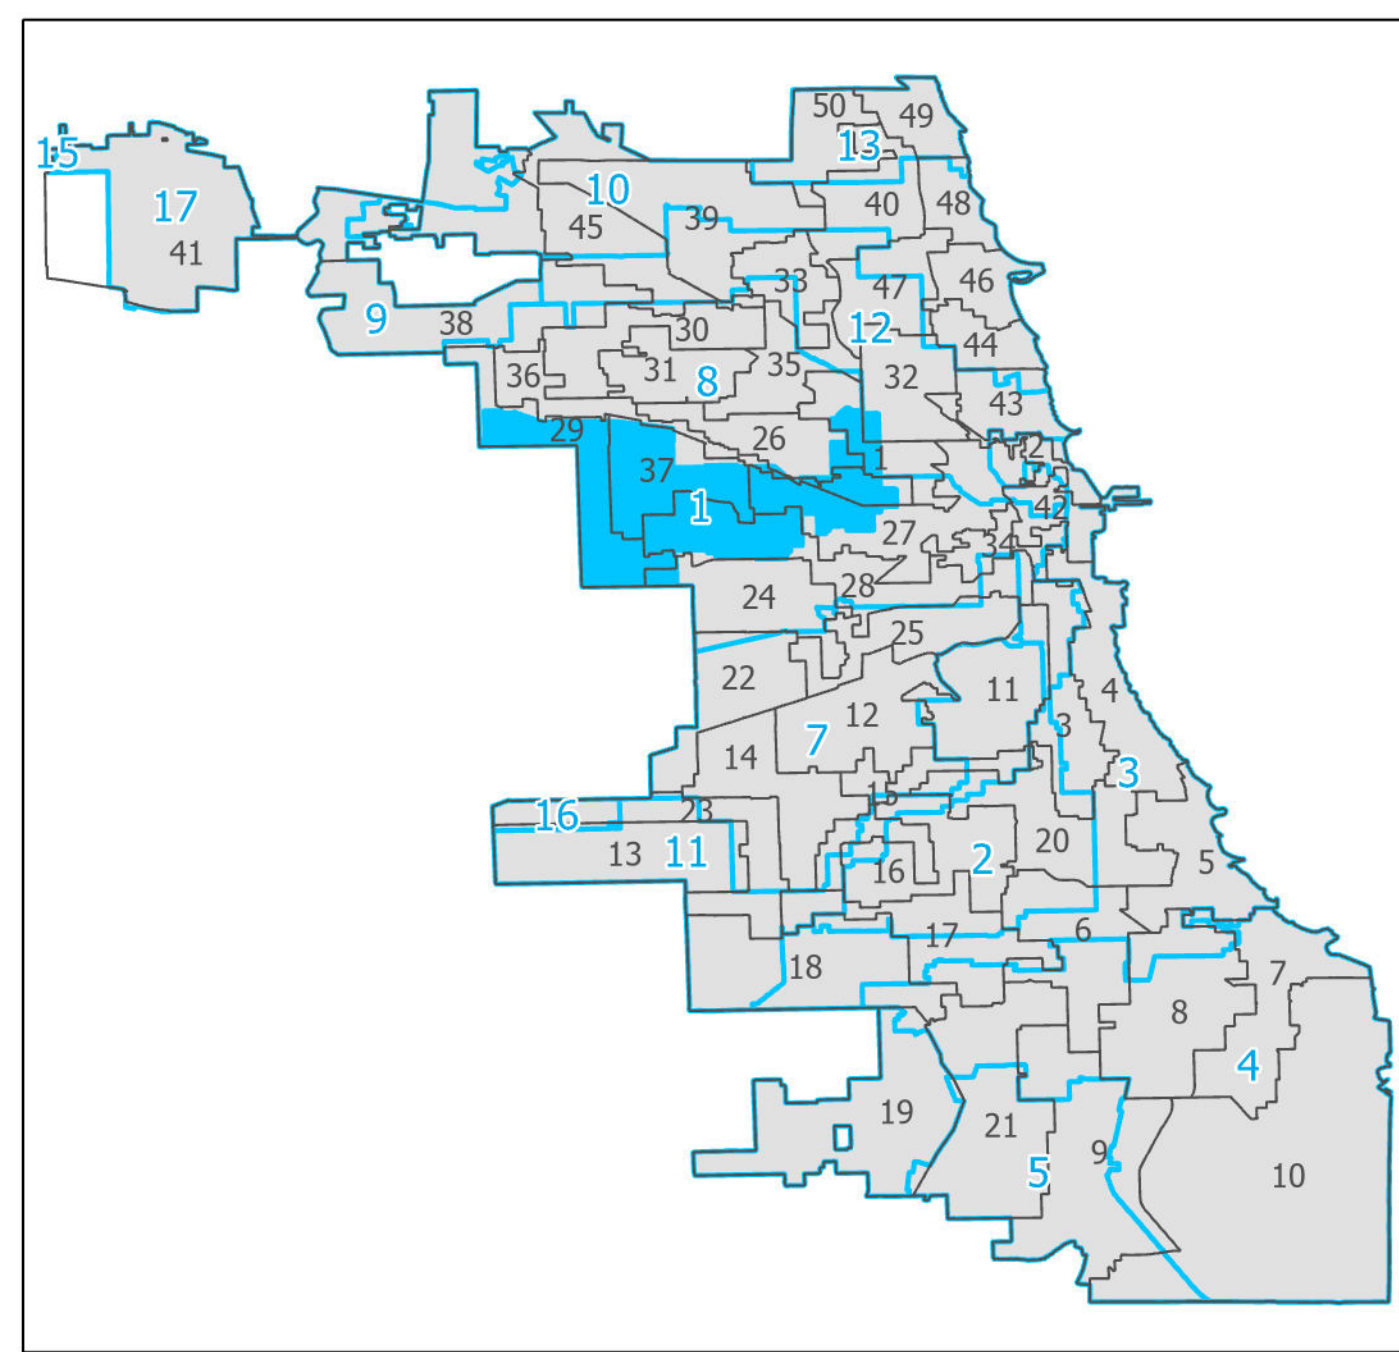

1st District Cook County Board

Lying wholly or partially within the
jurisdiction of the Board of Election
Commissioners

**These district maps are current as of
December 28, 2021 and are subject to
change due to pending litigation and/or
future legislation, referenda or
corrections. Please check periodically for
updated maps**

Scale: 1:17,000

Board of Elections - City of Chicago
69 W Washington, Suite 600, Chicago, IL 60602
312-269-7900
www.chicagoelections.gov

Legend

-  Chicago Boundary
-  Chicago Wards
-  Cook County Districts