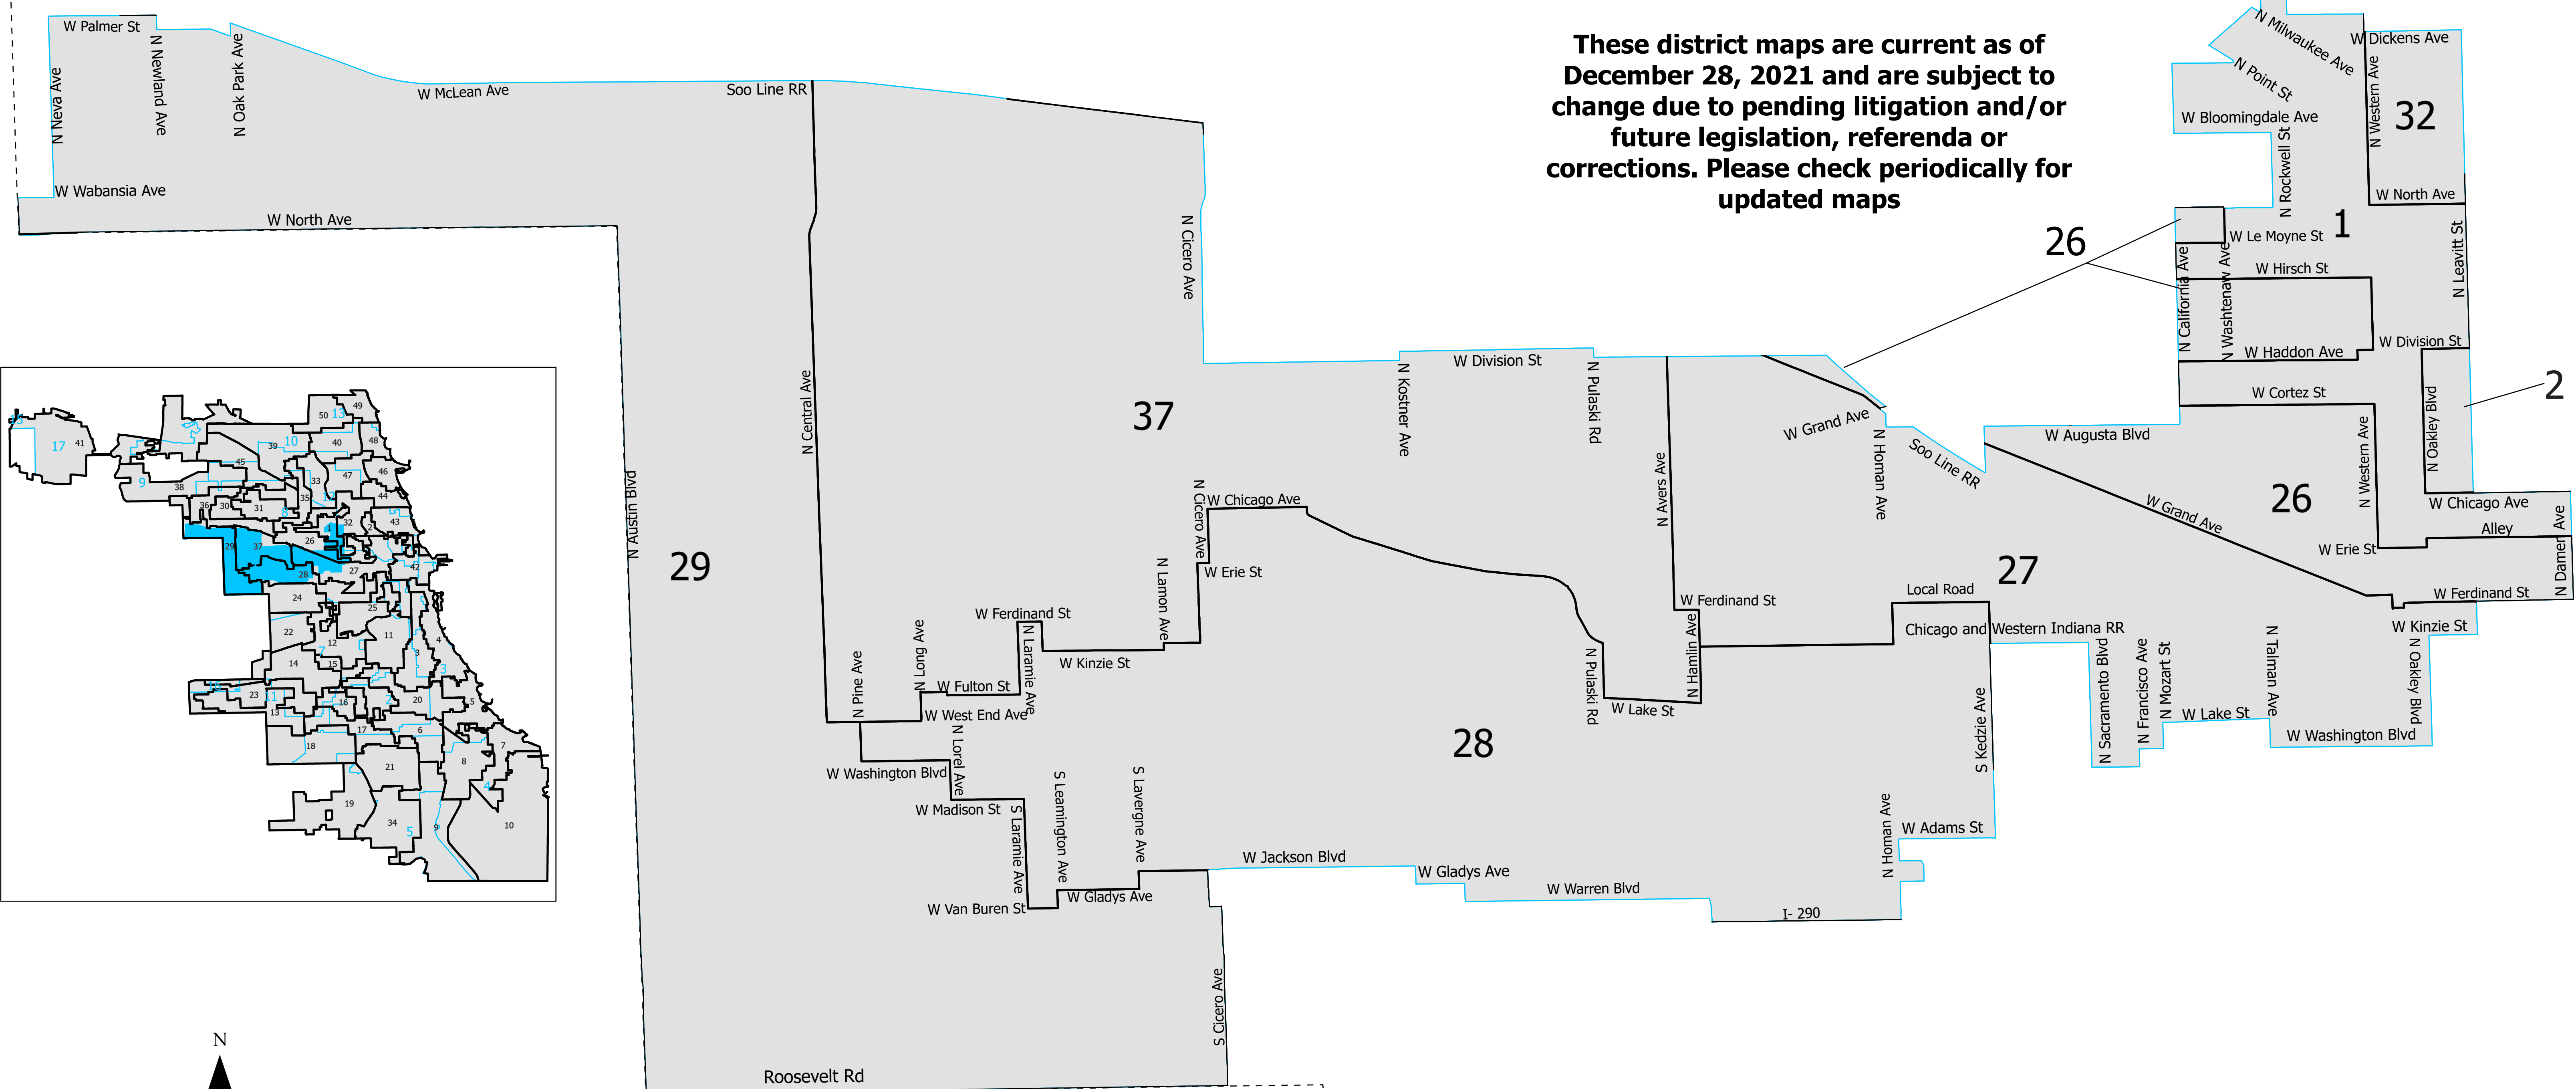

1st District Cook County Board

Lying wholly or partially within the jurisdiction of the Board of Election Commissioners

These district maps are current as of December 28, 2021 and are subject to change due to pending litigation and/or future legislation, referenda or corrections. Please check periodically for updated maps

Scale: 1:17,000

Board of Elections - City of Chicago
69 W Washington, Suite 600, Chicago, IL 60602
312-269-7900
www.chicagoelections.gov

- Legend
- Chicago Boundary
 - Chicago Wards
 - Cook County Districts