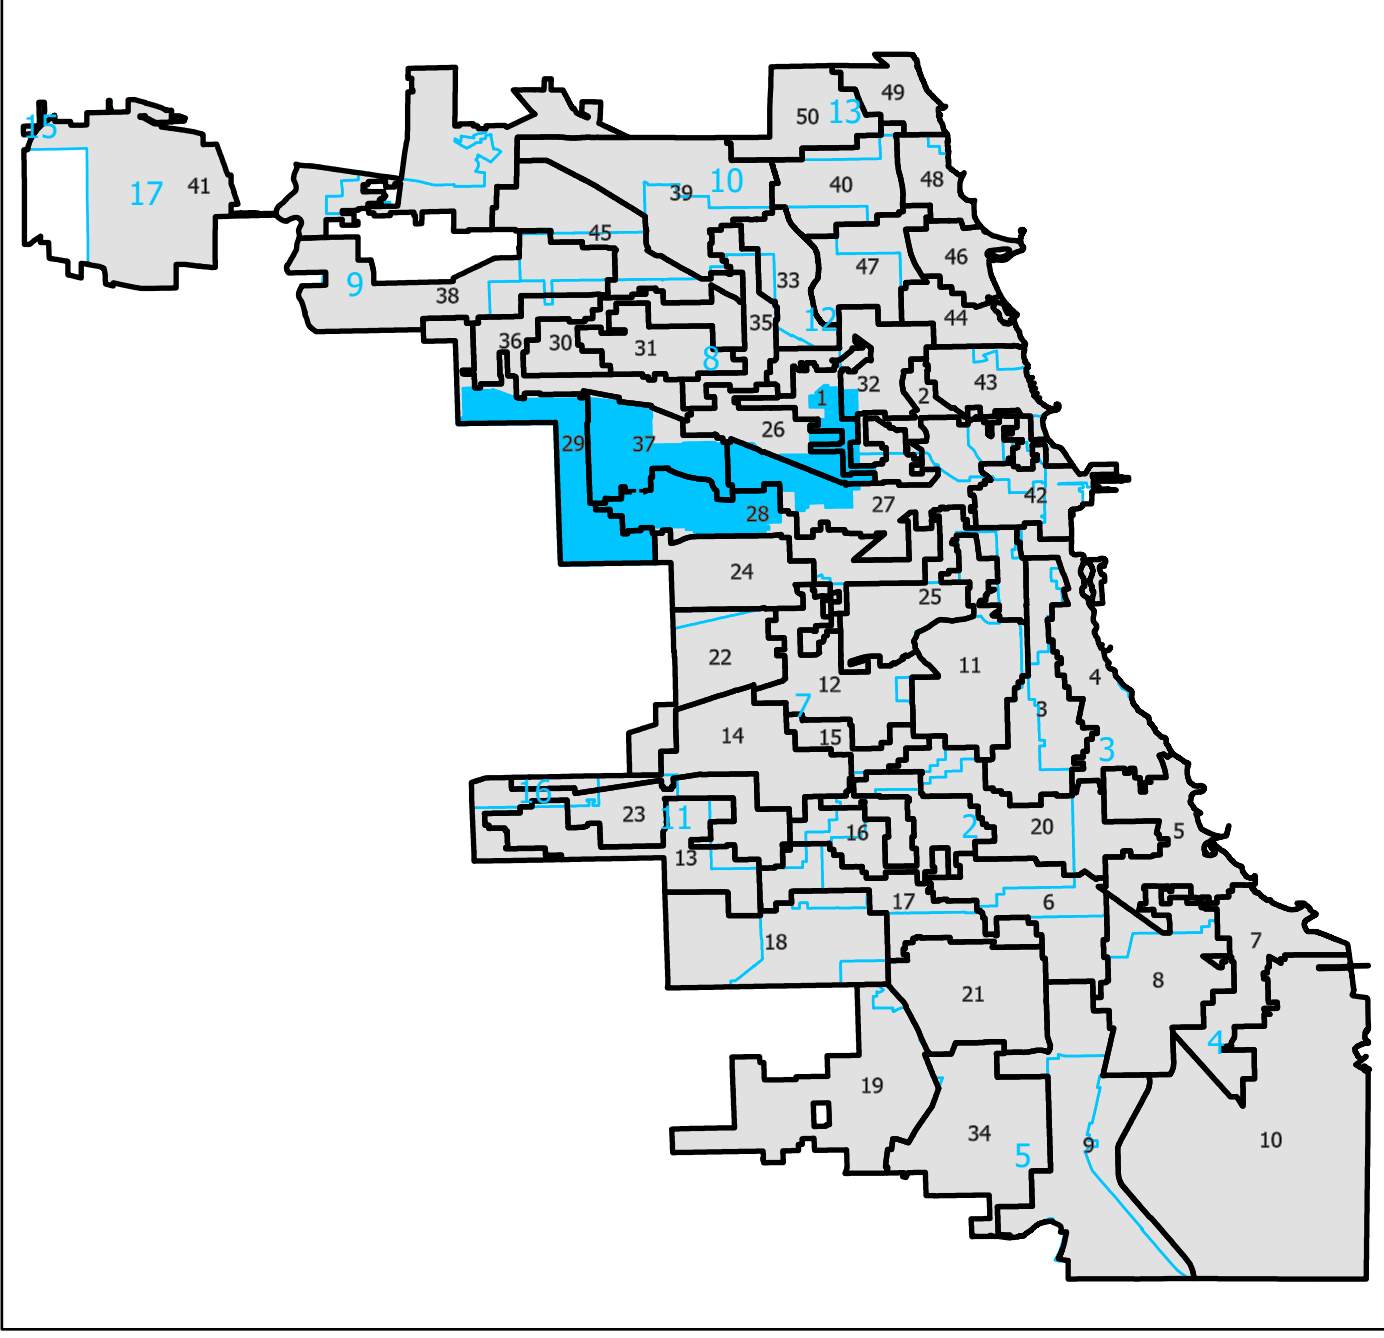

1st District Cook County Board

Lying wholly or partially within the jurisdiction of the Board of Election Commissioners

These district maps are current as of December 28, 2021 and are subject to change due to pending litigation and/or future legislation, referenda or corrections. Please check periodically for updated maps

Scale: 1:17,000

Board of Elections - City of Chicago
69 W Washington, Suite 600, Chicago, IL 60602
312-269-7900
www.chicagoelections.gov

- Legend
- Chicago Boundary
 - Chicago Wards
 - Cook County Districts