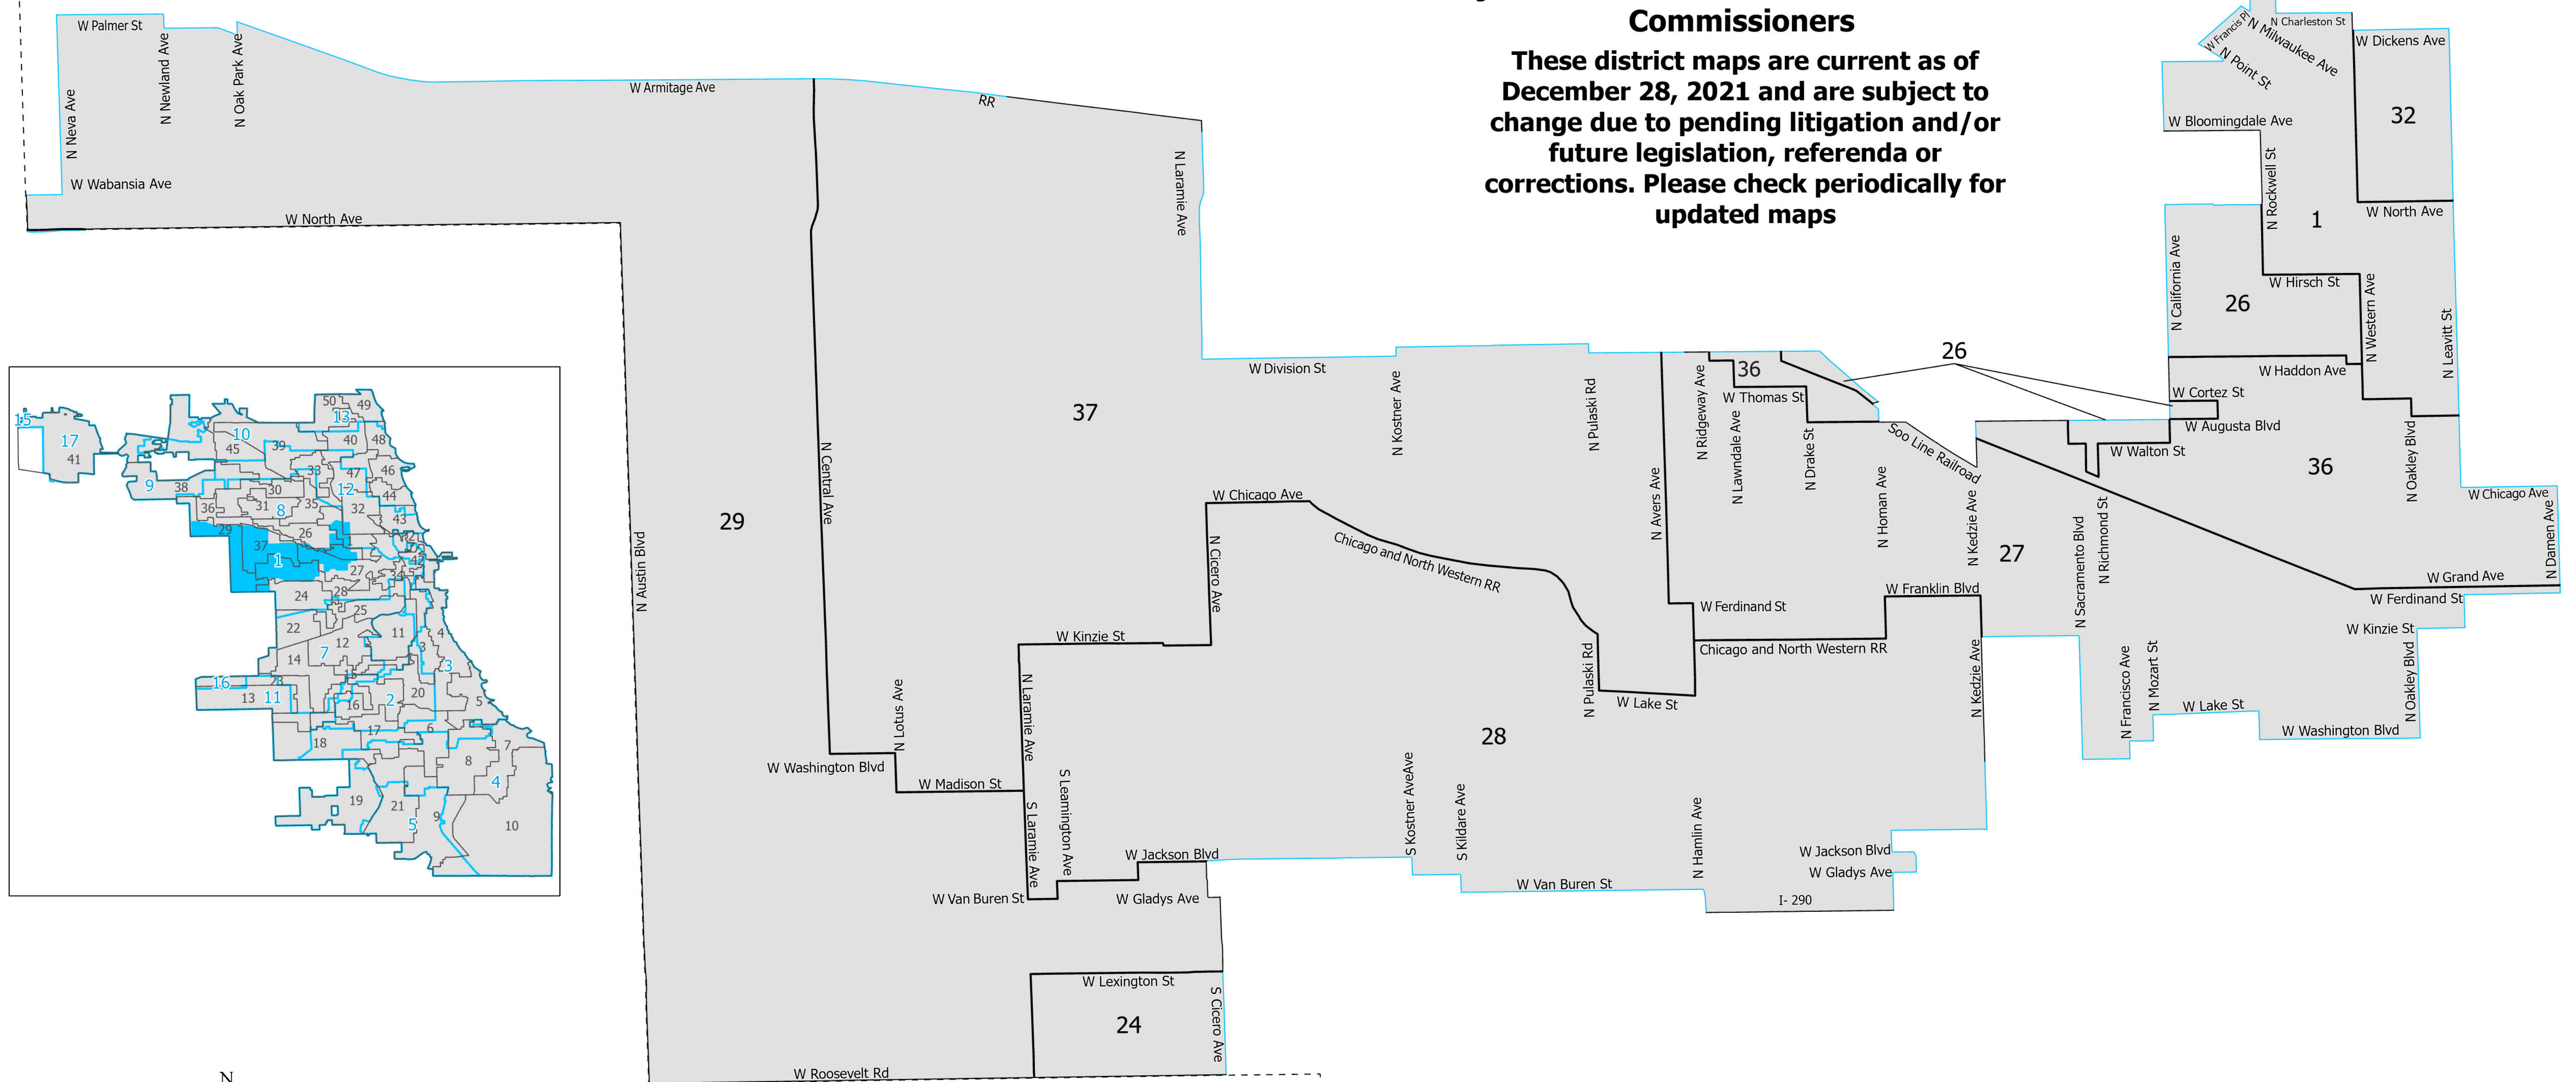

1st District Cook County Board

Lying wholly or partially within the
jurisdiction of the Board of Election
Commissioners

**These district maps are current as of
December 28, 2021 and are subject to
change due to pending litigation and/or
future legislation, referenda or
corrections. Please check periodically for
updated maps**

Scale: 1:17,000

Board of Elections - City of Chicago
69 W Washington, Suite 600, Chicago, IL 60602
312-269-7900
www.chicagoelections.gov

Legend

-  Chicago Boundary
-  Chicago Wards
-  Cook County Districts