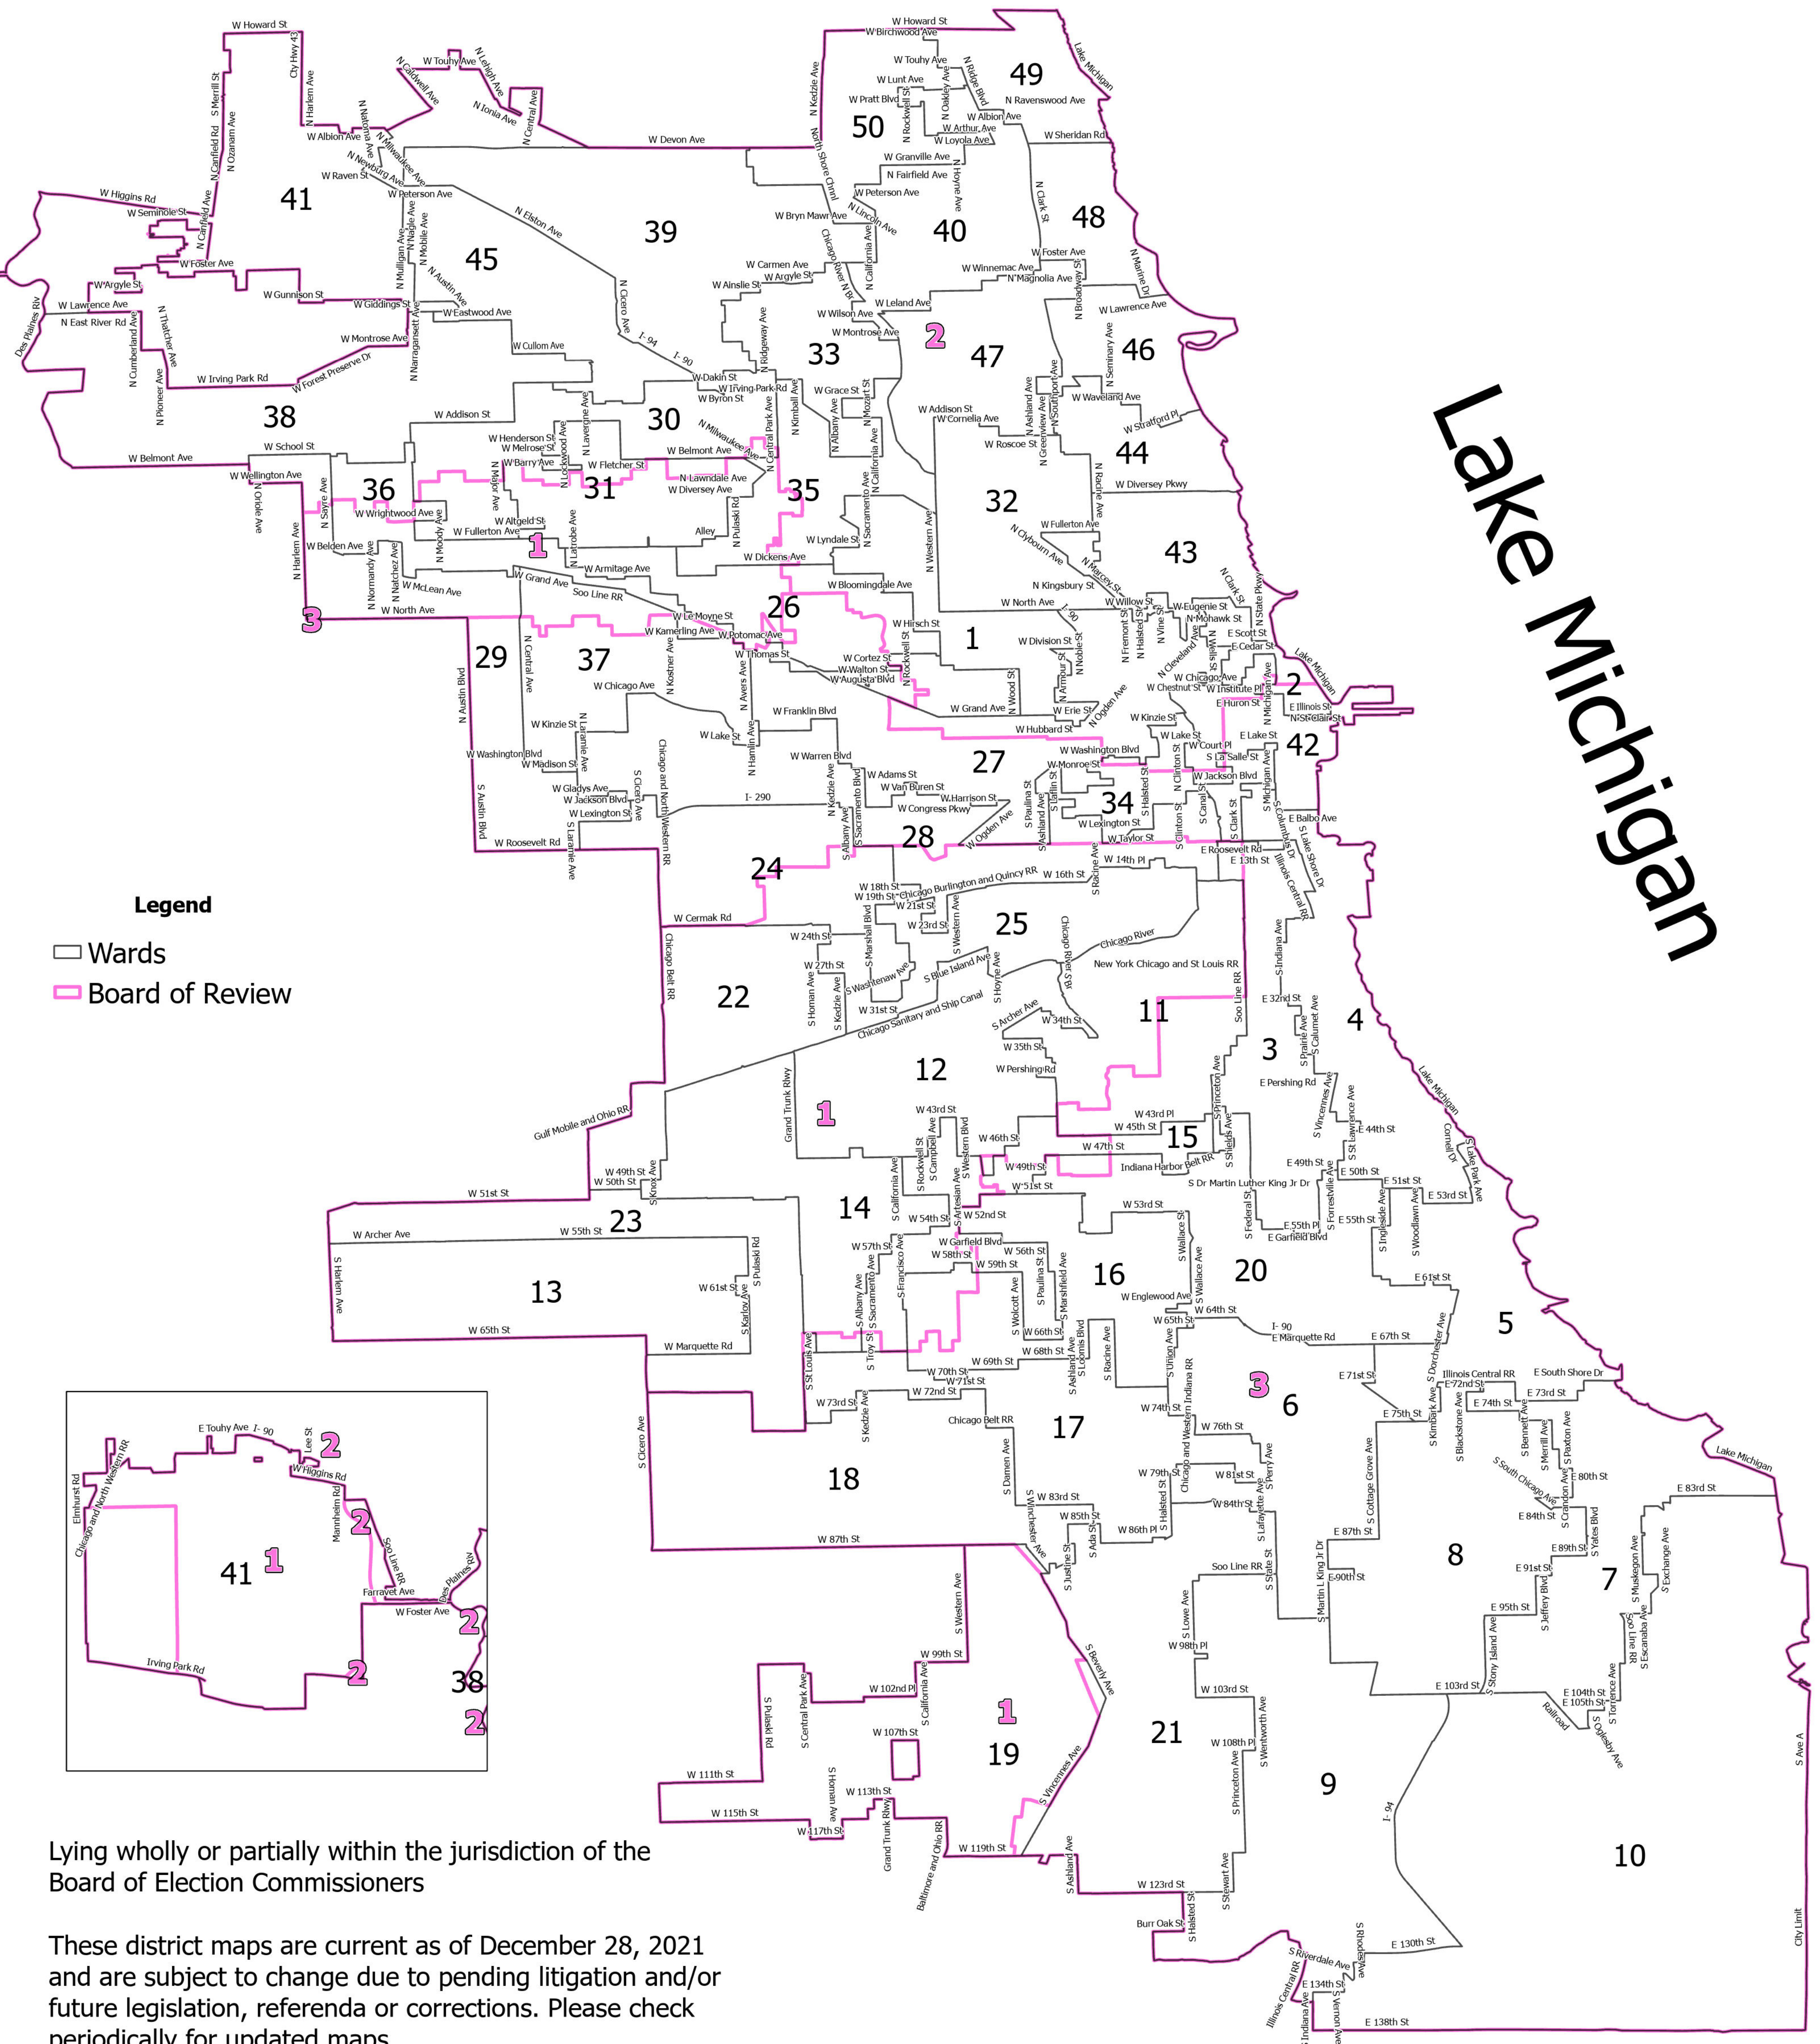

Illinois Board of Review Districts

City of Chicago Wards

Lying wholly or partially within the jurisdiction of the Board of Election Commissioners

These district maps are current as of December 28, 2021 and are subject to change due to pending litigation and/or future legislation, referenda or corrections. Please check periodically for updated maps

These aldermanic ward maps are current as of the redistricting ordinance adopted by the Chicago City Council on May 19, 2022, and the wards are subject to change and/or possible corrections. Please check periodically for updated maps.