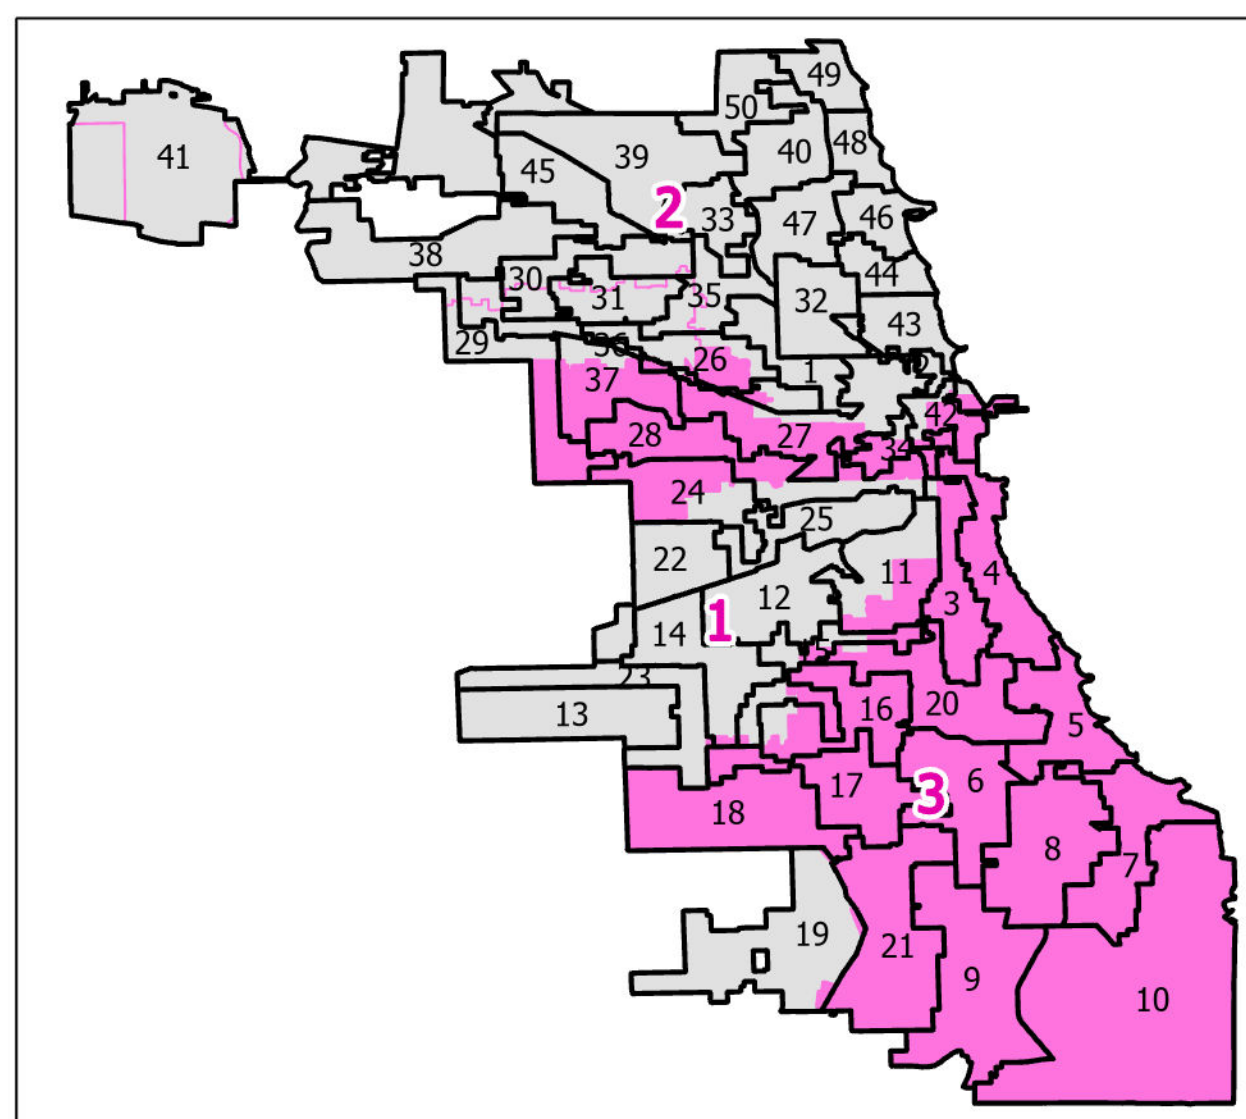

3rd District Board of Review

Lying wholly or partially within the jurisdiction of the Board of Election Commissioners

These district maps are current as of December 28, 2021 and are subject to change due to pending litigation and/or future legislation, referenda or corrections. Please check periodically for updated maps.

Board of Elections - City of Chicago
 69 W Washington, Suite 600, Chicago, IL 60602
 312-269-7900
www.chicagoelections.gov

Scale: 1:55,000