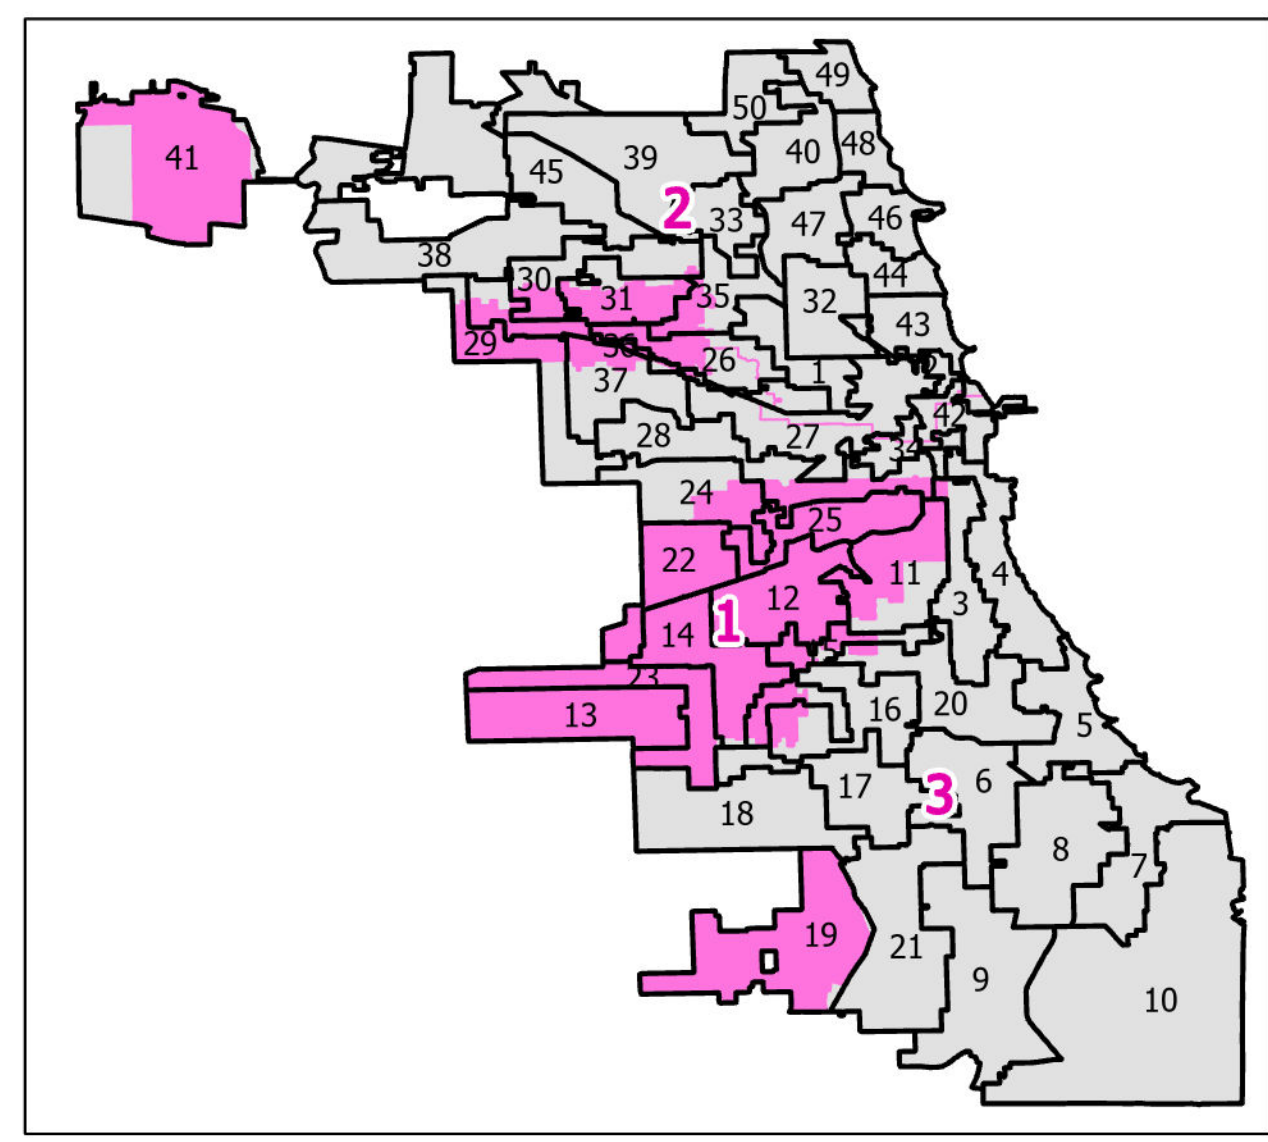

Legend

-  Chicago Boundary
-  Chicago Wards
-  Board of Review Districts

These district maps are current as of December 28, 2021 and are subject to change due to pending litigation and/or future legislation, referenda or corrections. Please check periodically for updated maps.

Board of Elections - City of Chicago
69 W Washington, Suite 600, Chicago, IL 60602
312-269-7900

www.chicagoelections.gov

Scale: 1:123,000

1st District Board of Review

Lying wholly or partially within the jurisdiction of the Board of Election Commissioners