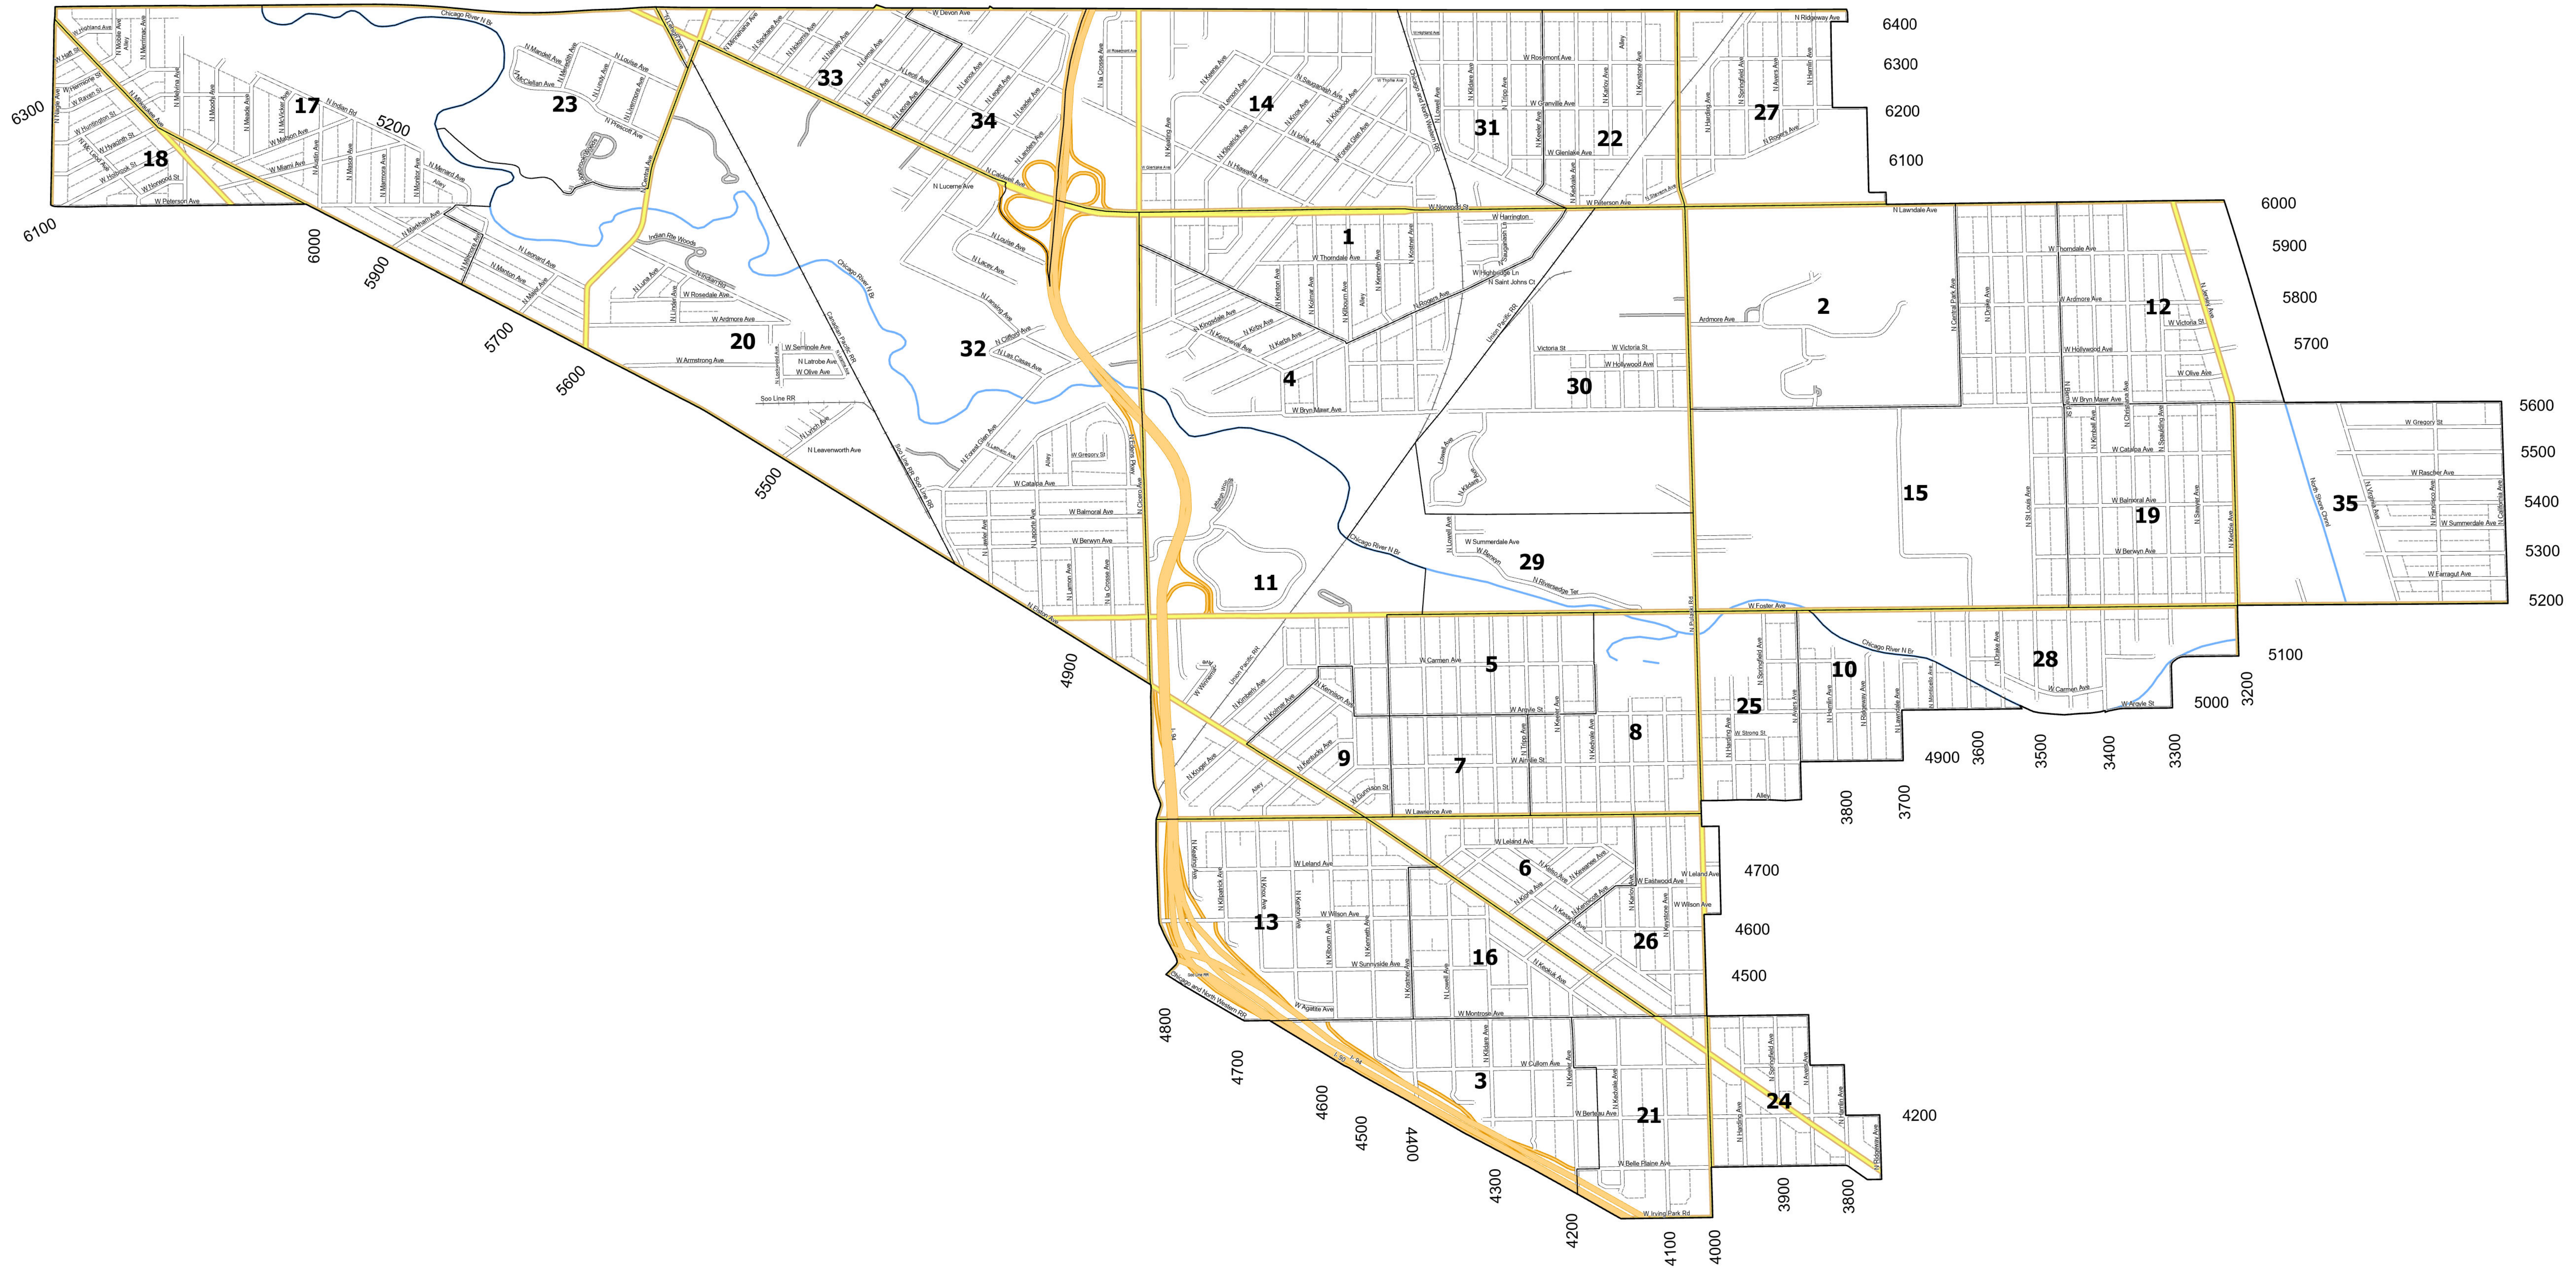

39th Ward

35 Election Precincts

These aldermanic ward maps are current as of the redistricting ordinance adopted by the Chicago City Council on May 19, 2022, and the wards are subject to change and/or possible corrections. Please check periodically for updated maps.

Legend

- 2022 Wards
- Precincts
- Freeway
- Major Street
- Local Street
- Ramp
- Service Drive
- Alley
- Waterways
- + Railroad

Board of Elections - City of Chicago
 69 W Washington, Suite 600,
 Chicago, IL 60602
 312-269-7900
www.chicagoelections.gov