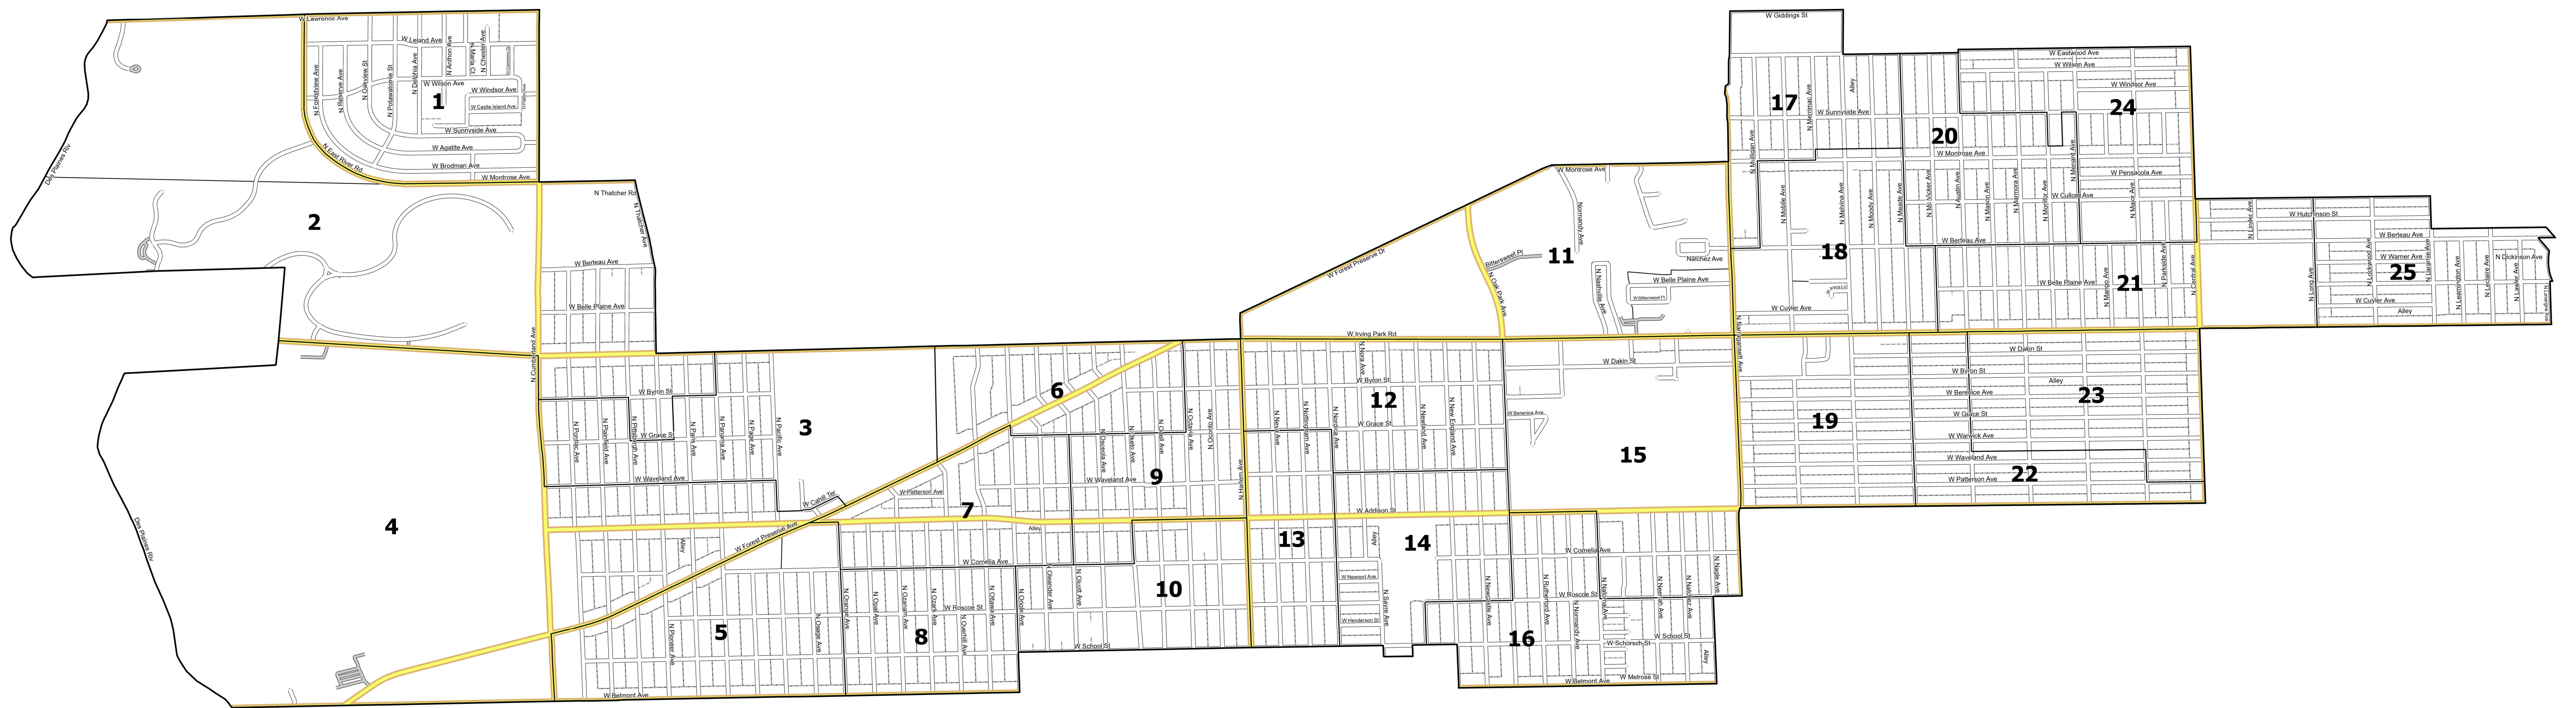

# 38th Ward

## 25 Election Precincts

These aldermanic ward maps are current as of the redistricting ordinance adopted by the Chicago City Council on May 19, 2022, and the wards are subject to change and/or possible corrections. Please check periodically for updated maps.