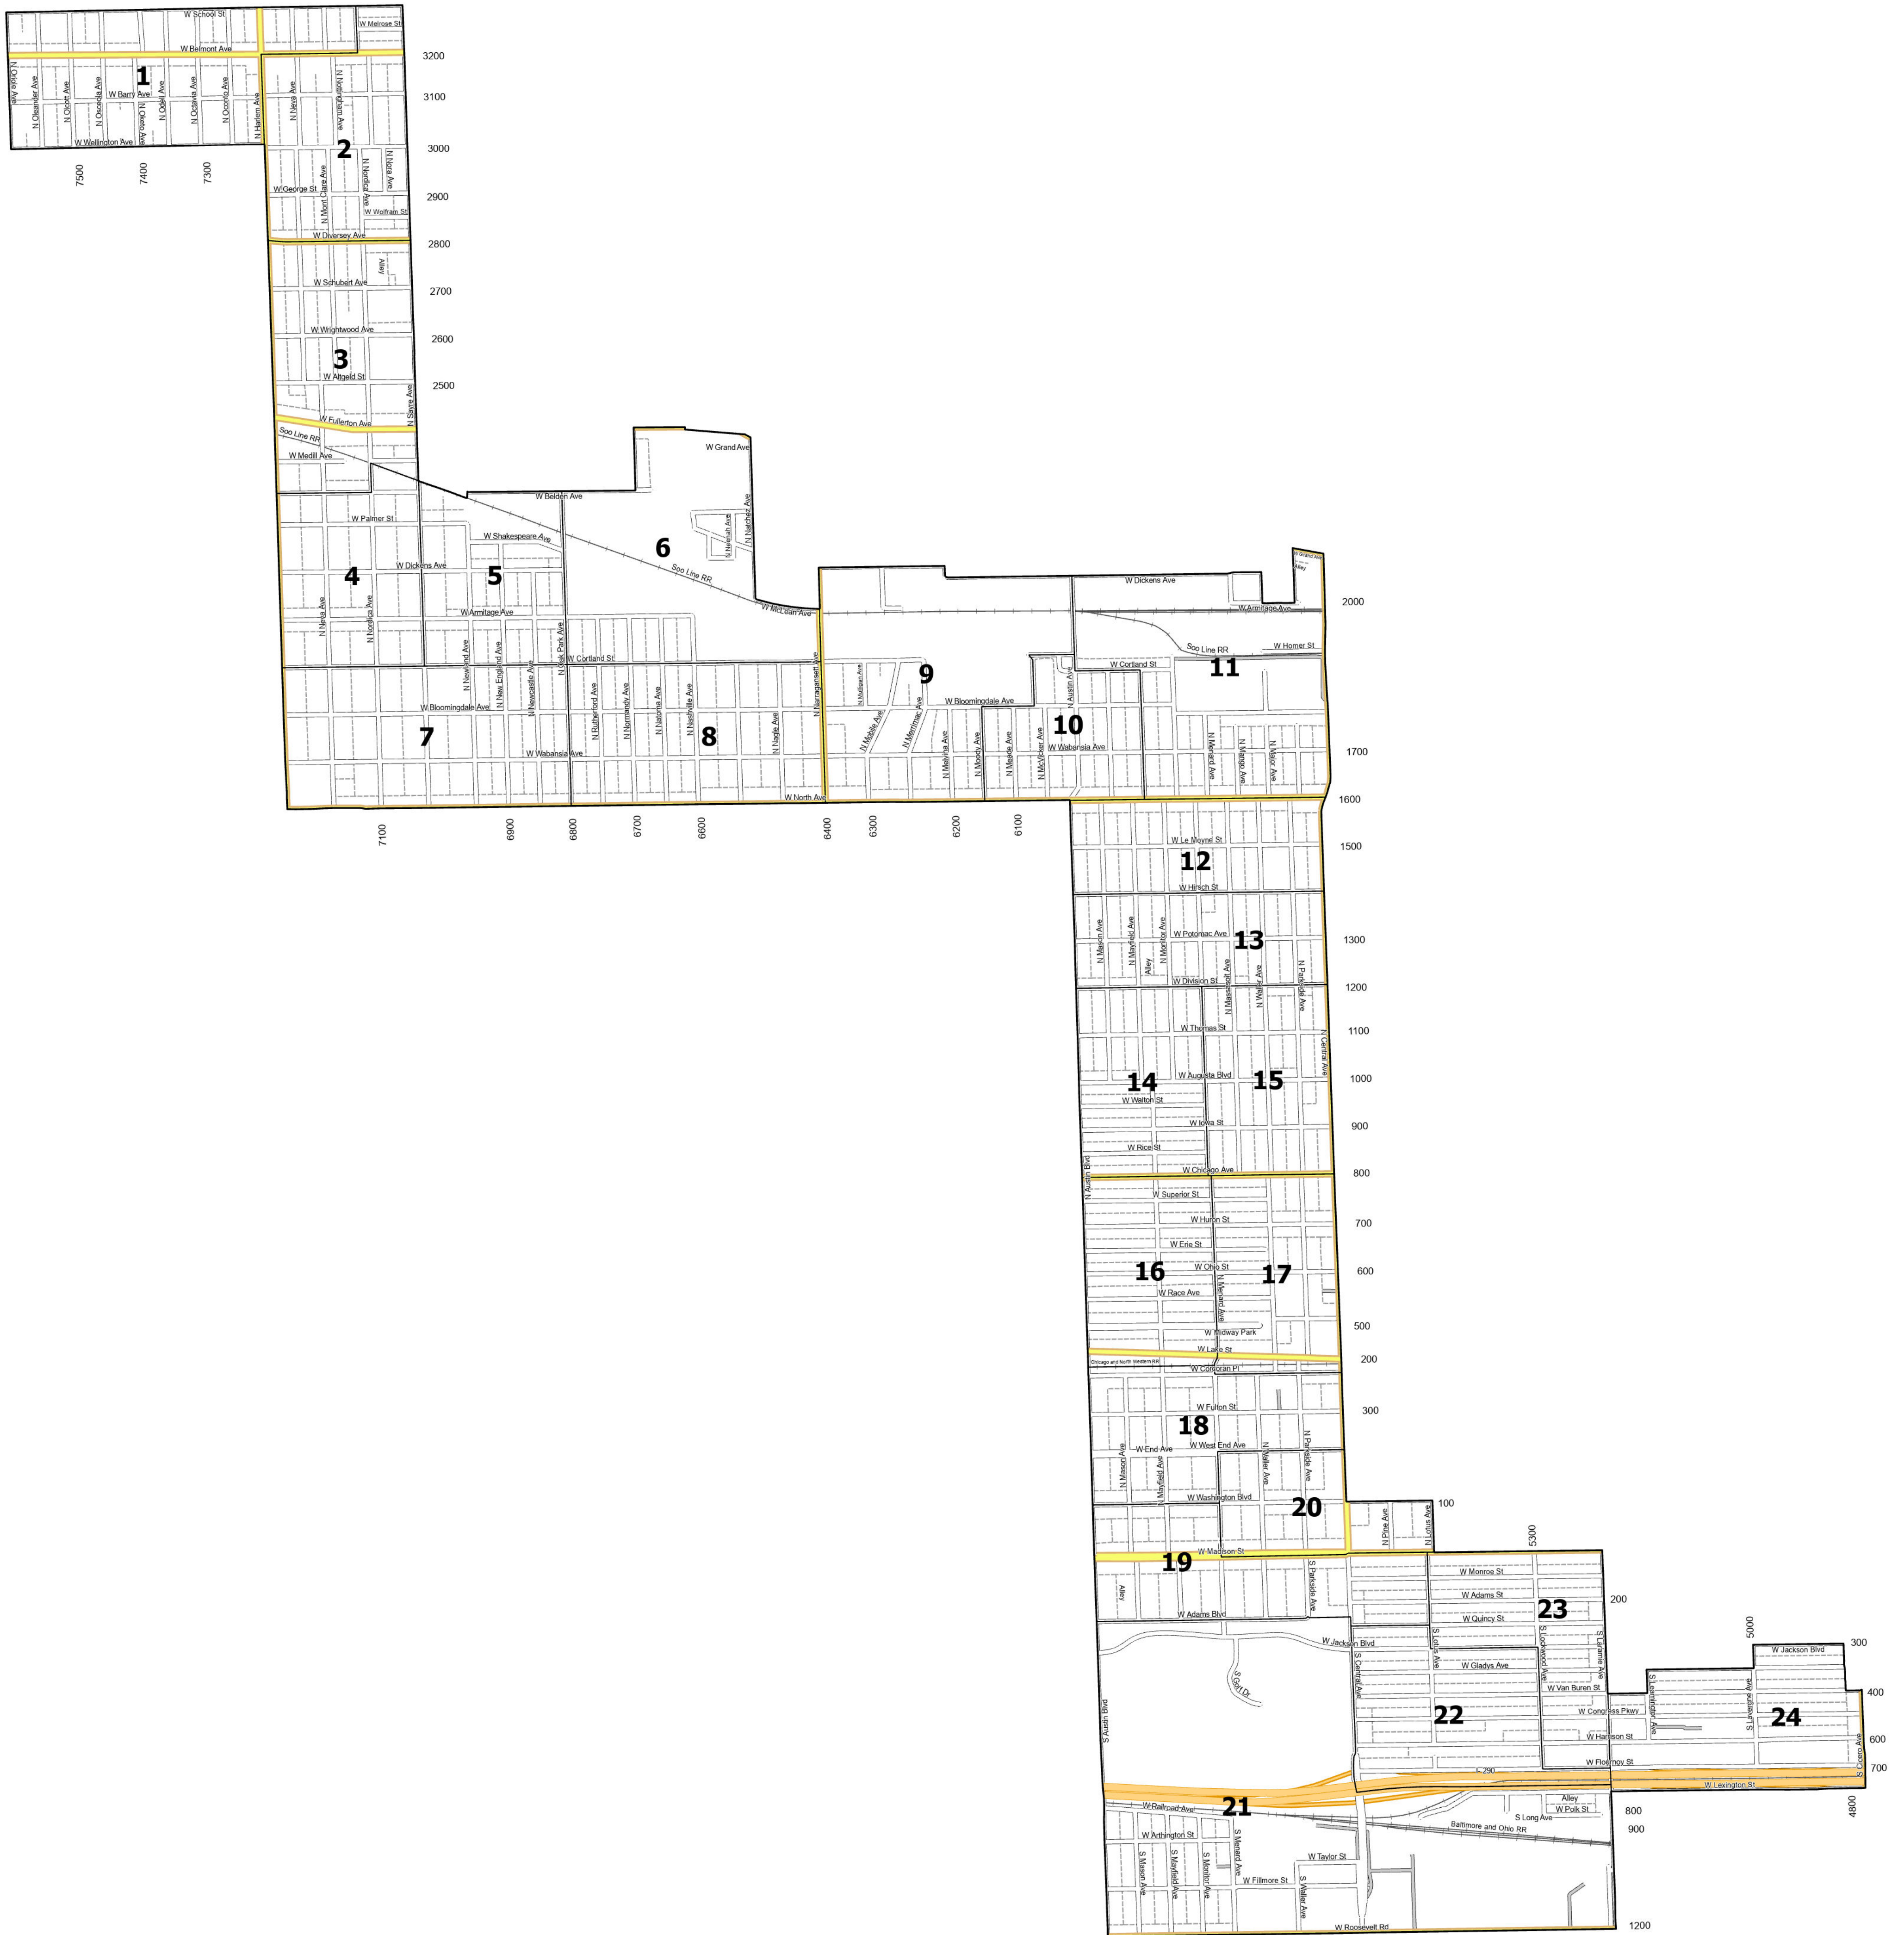

# 29th Ward

## 24 Election Precincts

These aldermanic ward maps are current as of the redistricting ordinance adopted by the Chicago City Council on May 19, 2022, and the wards are subject to change and/or corrections. Please check periodically for updated maps.

### Legend

- 2022 Wards
- Precincts
- Freeway
- Major Street
- Local Street
- Ramp
- Service Drive
- Alley
- Railroad

0 0.32 0.63 0.95 1.3 Miles