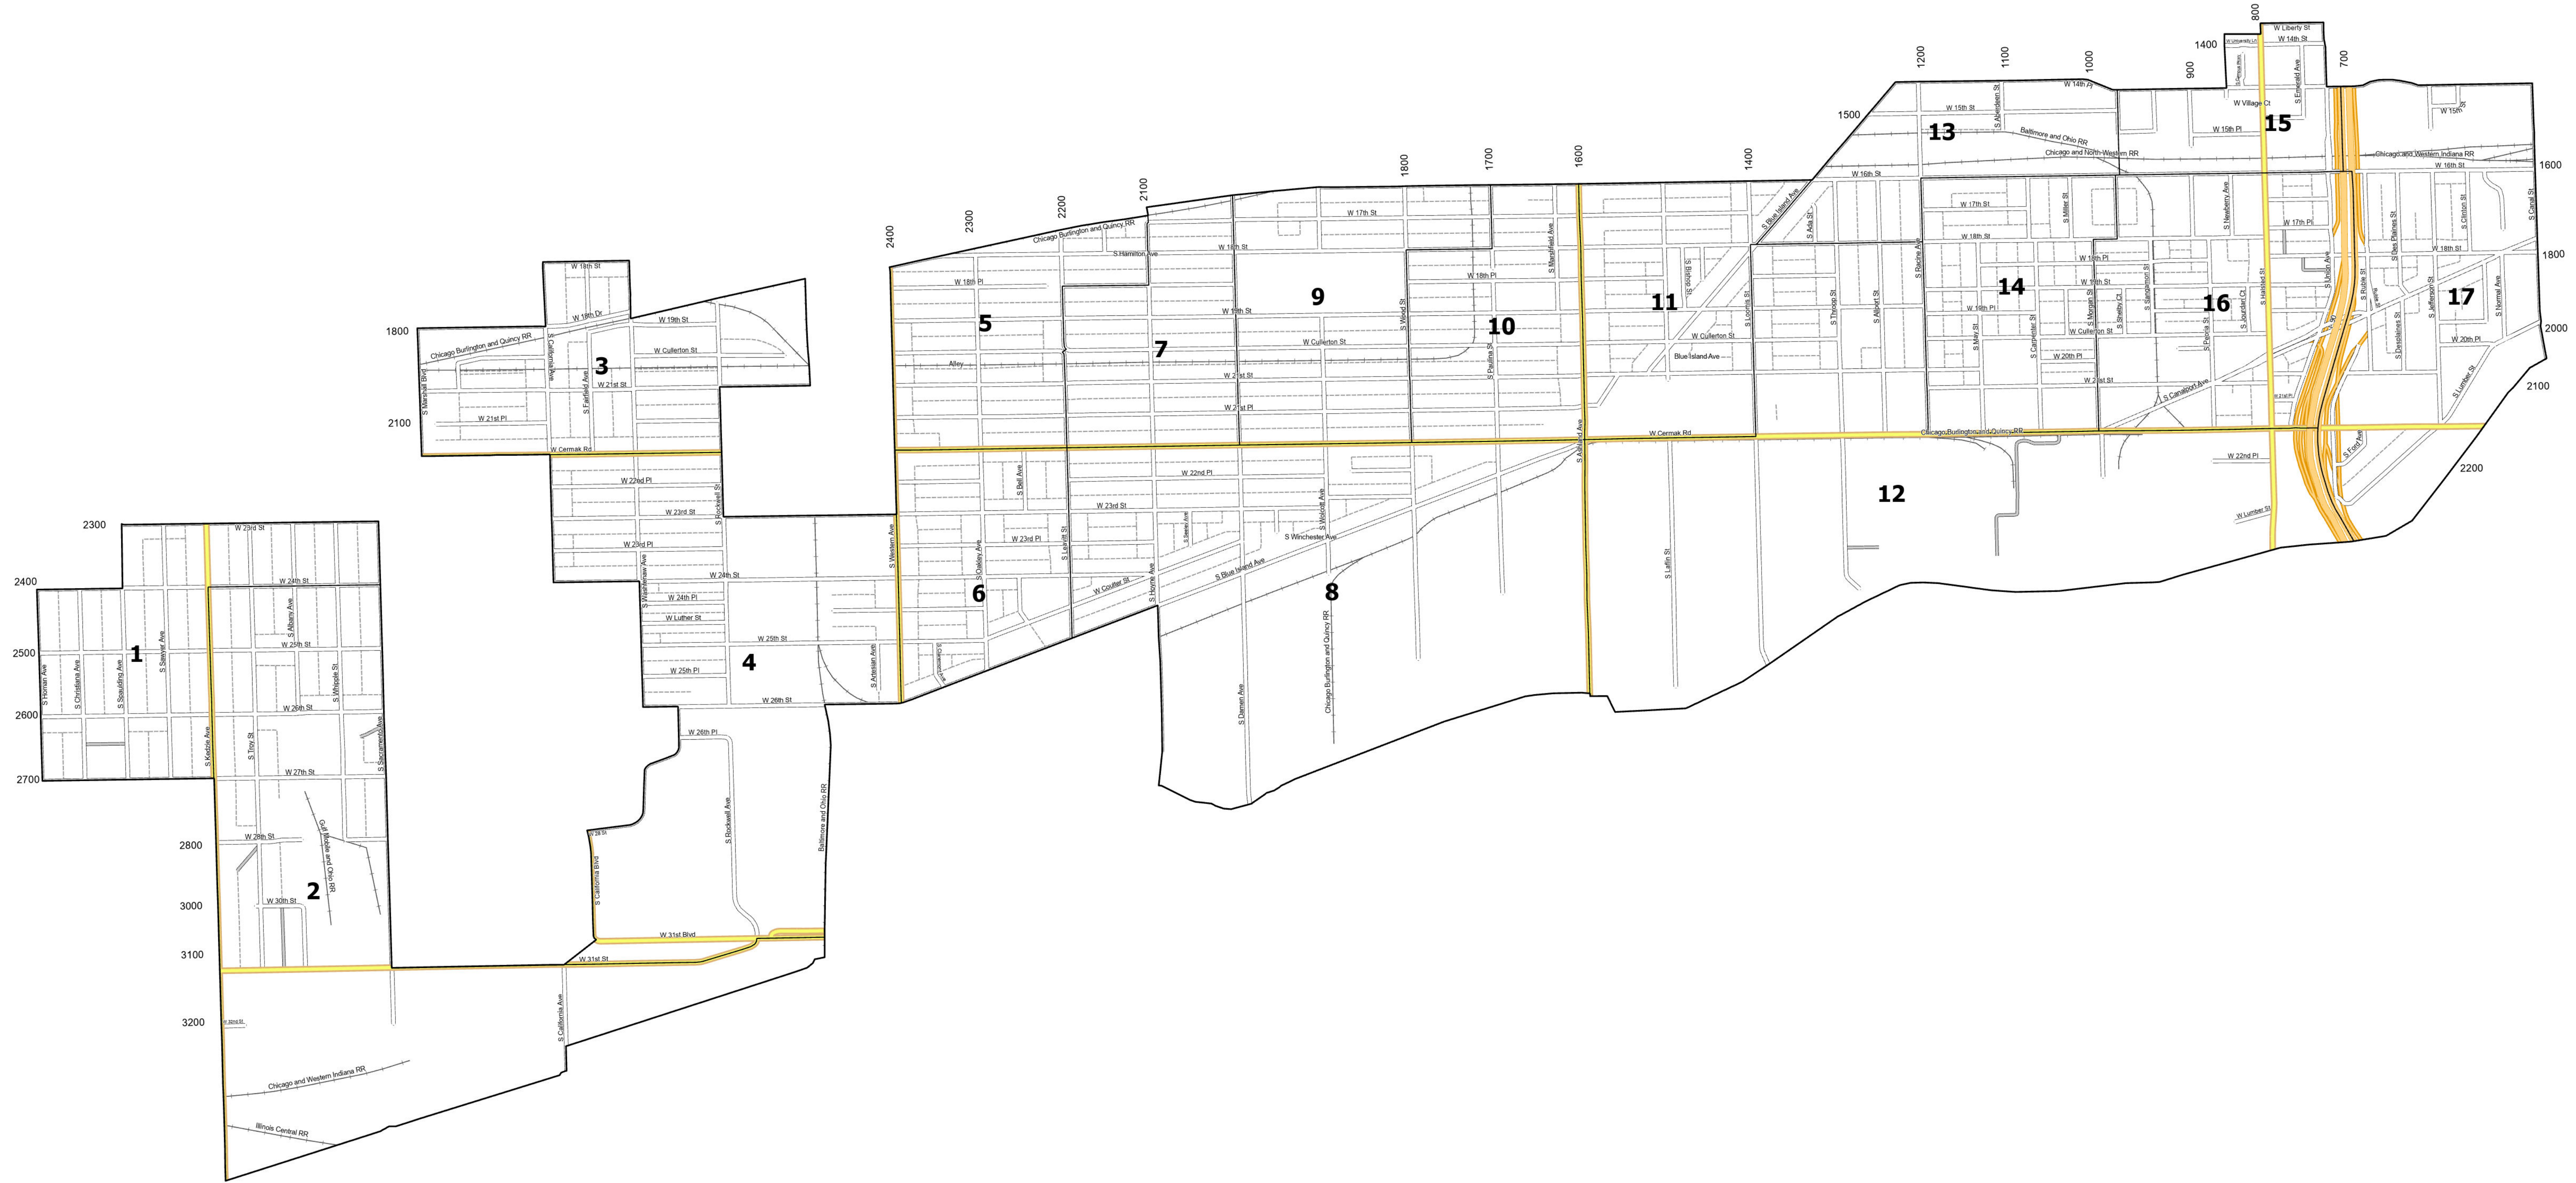

25th Ward 17 Election Precincts

These aldermanic ward maps are current as of the redistricting ordinance adopted by the Chicago City Council on May 19, 2022, and the wards are subject to change and/or possible corrections. Please check periodically for updated maps.

Legend

- 2022 Wards
- Precincts
- Freeway
- Major Street
- Local Street
- Ramp
- Service Drive
- Alley
- Railroad

Board of Elections - City of Chicago
 69 W Washington, Suite 600,
 Chicago, IL 60602
 312-269-7900
www.chicagoelections.gov